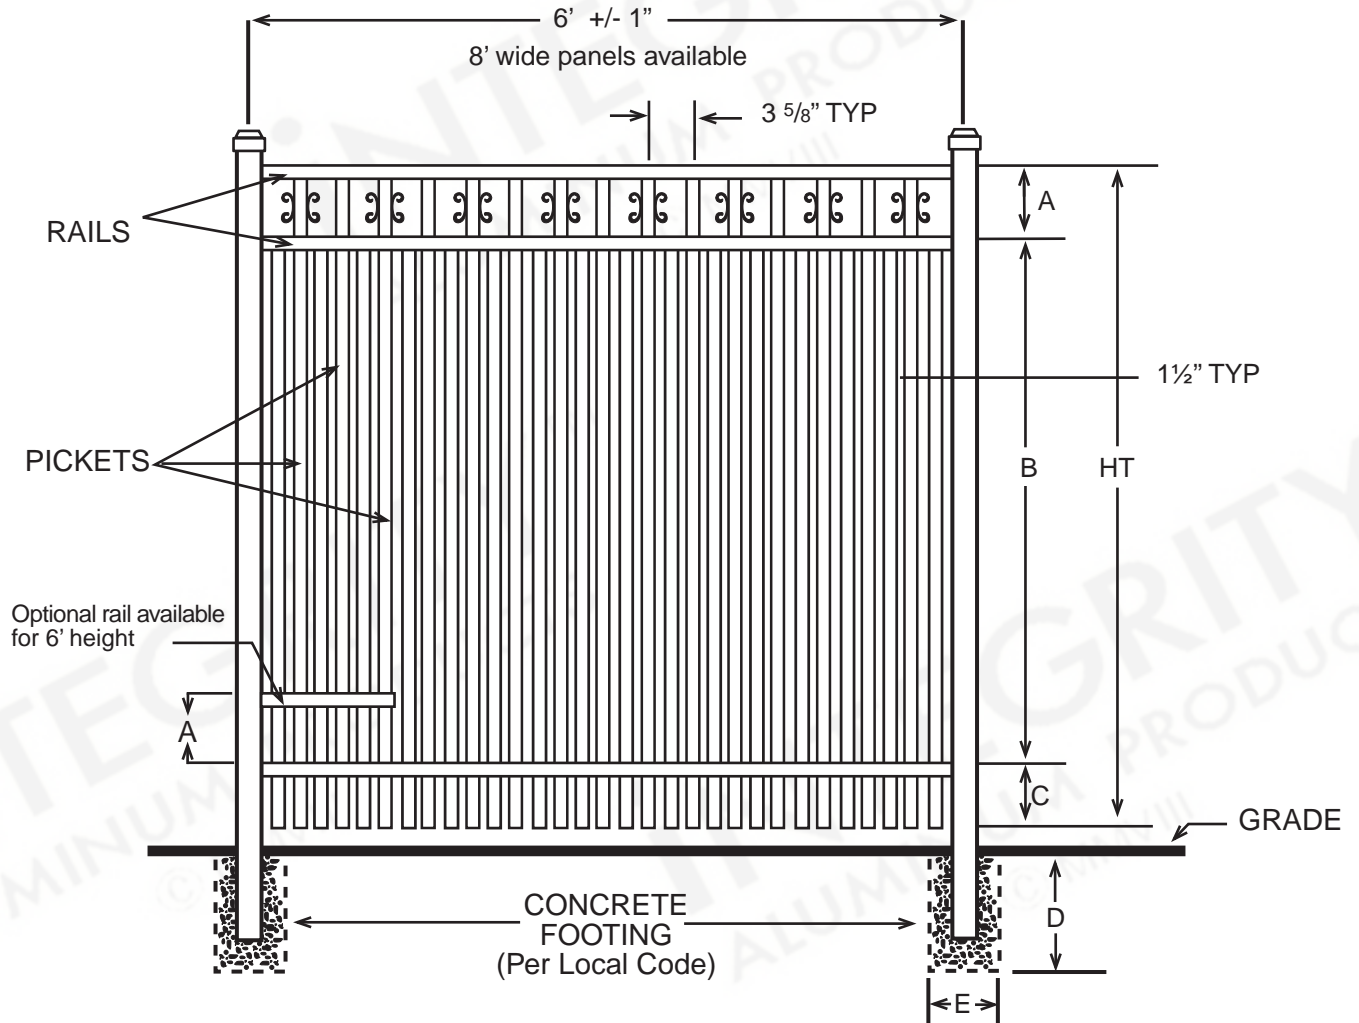

iNTEGRITY™

ALUMINUM PRODUCTS

800.762.8876

CAMARILLO LIGHT™ PREMIER EXTREME

DIMENSIONS					
HT	A	B	C	D	E
3'	6"	24½"	5½"	Per Local Code	
3½'	6"	30½"	5½"	Per Local Code	
4'	6"	36½"	5½"	Per Local Code	
5'	6"	48½"	5½"	Per Local Code	
6'	6"	60½"	5½"	Per Local Code	
All Dimensions Are Nominal					

SPECIFICATIONS COMMERCIAL PREMIER	
Posts Available	2" x 2" x .080 Wall 2" x 2" x .125 Wall 2½" X 2½" X .100 Wall 3" x 3" x .125 Wall
Horizontal Rails Side Walls Top Walls	1⅜" x 1¼" .088" .065"
Pickets Picket Spacing	¾" x ¾" x .055 Wall 1½"
Heights Available	3, 3½, 4, 5 & 6 Ft.
Widths Available	6 & 8 Ft.