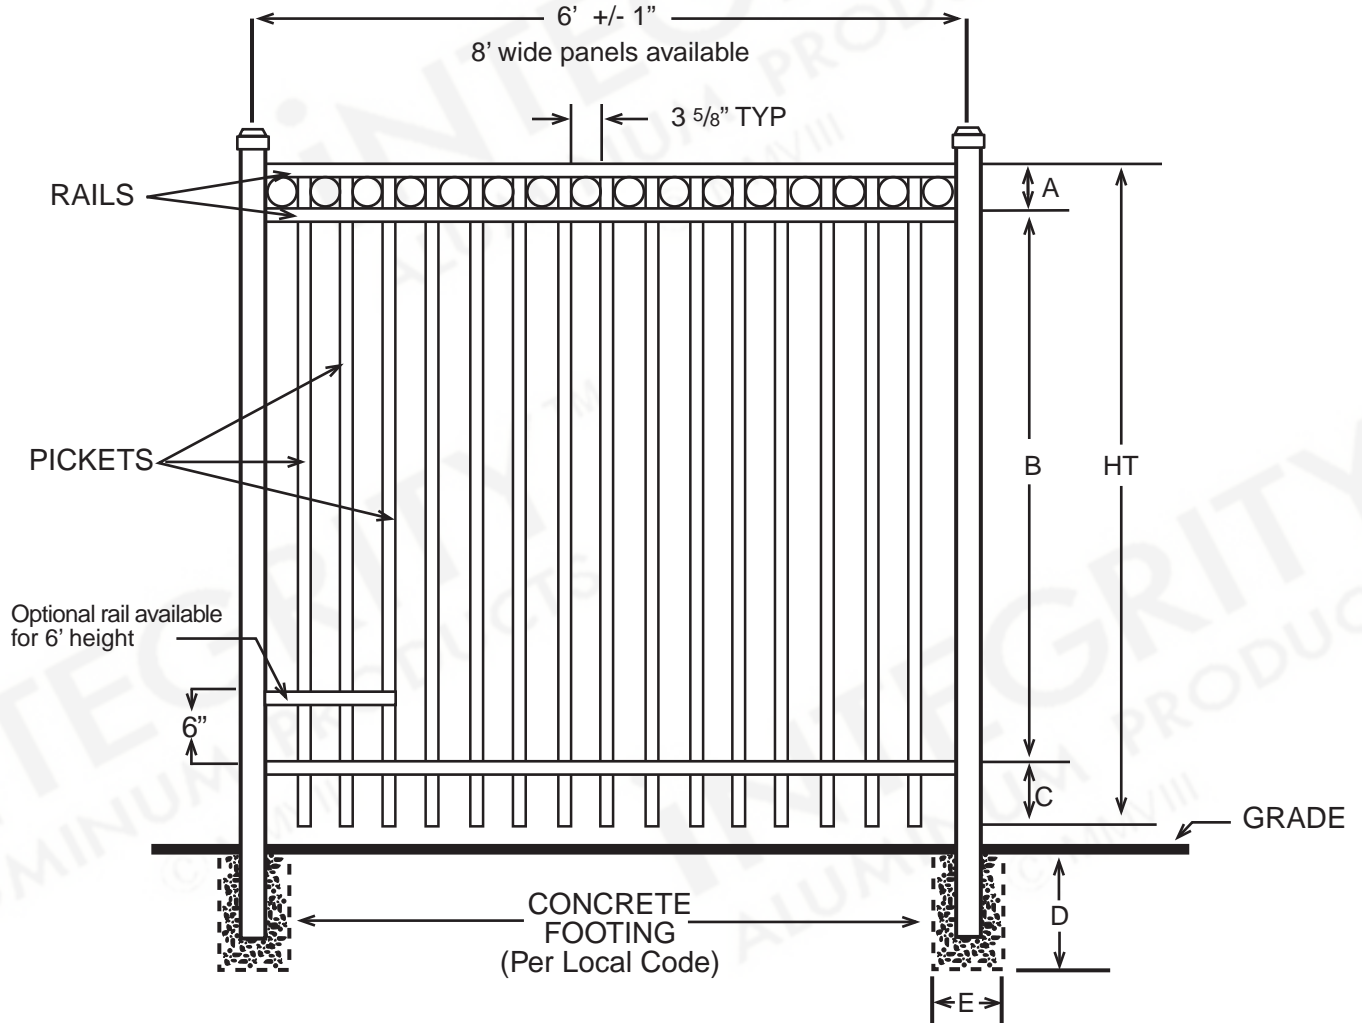

iNTEGRITY™
ALUMINUM PRODUCTS
800.762.8876

NAPA VALLEY™
PREMIER

DIMENSIONS					
HT	A	B	C	D	E
3'	4½"	26"	5½"	Per Local Code	
3½'	4½"	32"	5½"	Per Local Code	
4'	4½"	38"	5½"	Per Local Code	
5'	4½"	50"	5½"	Per Local Code	
6'	4½"	62"	5½"	Per Local Code	
All Dimensions Are Nominal					

SPECIFICATIONS COMMERCIAL PREMIER	
Posts Available	2" x 2" x .080 Wall 2" x 2" x .125 Wall 2½" X 2½" X .100 Wall 3" x 3" x .125 Wall
Horizontal Rails Side Walls Top Walls	1⅜" x 1¼" .088" .065"
Pickets Picket Spacing	¾" x ¾" x .055 Wall 3⅝"
Heights Available	3, 3½, 4, 5 & 6 Ft.
Widths Available	6 & 8 Ft.