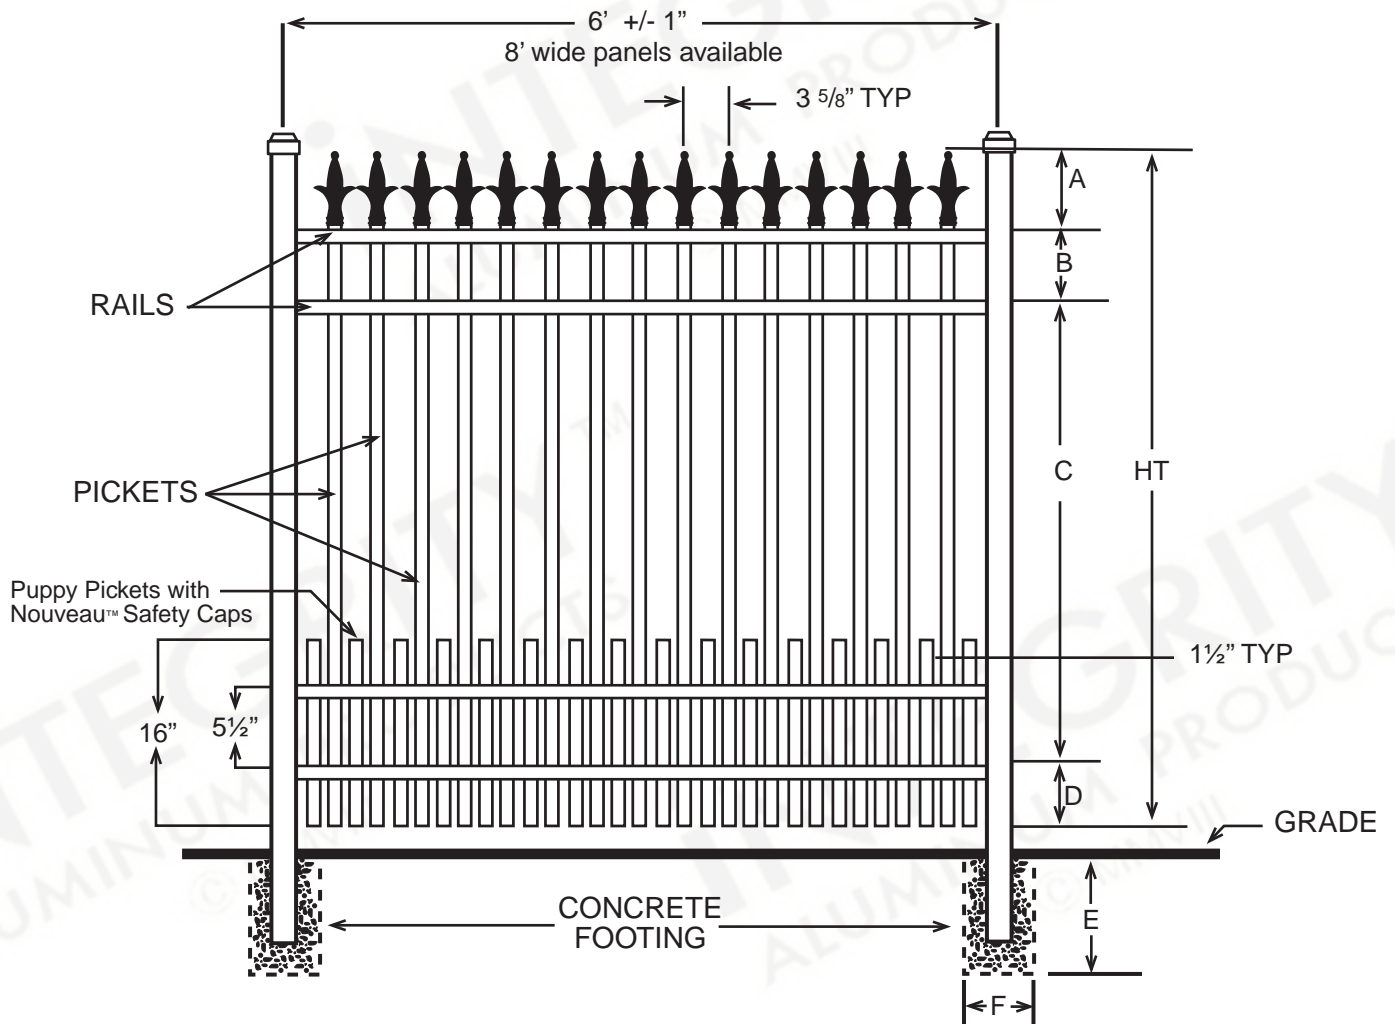

INTEGRITY™

ALUMINUM PRODUCTS

800.762.8876

CHARLEMAGNE™ PREMIER w/ PUPPY PICKETS

DIMENSIONS						
HT	A	B	C	D	E	F
3'	4½"	6"	20"	5½"	Per Local Code	
3½'	4½"	6"	26"	5½"	Per Local Code	
4'	4½"	6"	32"	5½"	Per Local Code	
5'	4½"	6"	44"	5½"	Per Local Code	
6'	4½"	6"	56"	5½"	Per Local Code	
All Dimensions Are Nominal						

SPECIFICATIONS COMMERCIAL PREMIER	
Posts Available	2" x 2" x .080 Wall 2" x 2" x .125 Wall 2½" X 2½" X .100 Wall 3" x 3" x .125 Wall
Horizontal Rails Side Walls Top Walls	1⅜" x 1¼" .088" .065"
Pickets Picket Spacing	¾" x ¾" x .055 Wall 3⅝" and 1½"
Heights Available	3, 3½, 4, 5 & 6 Ft.
Widths Available	6 & 8 Ft.