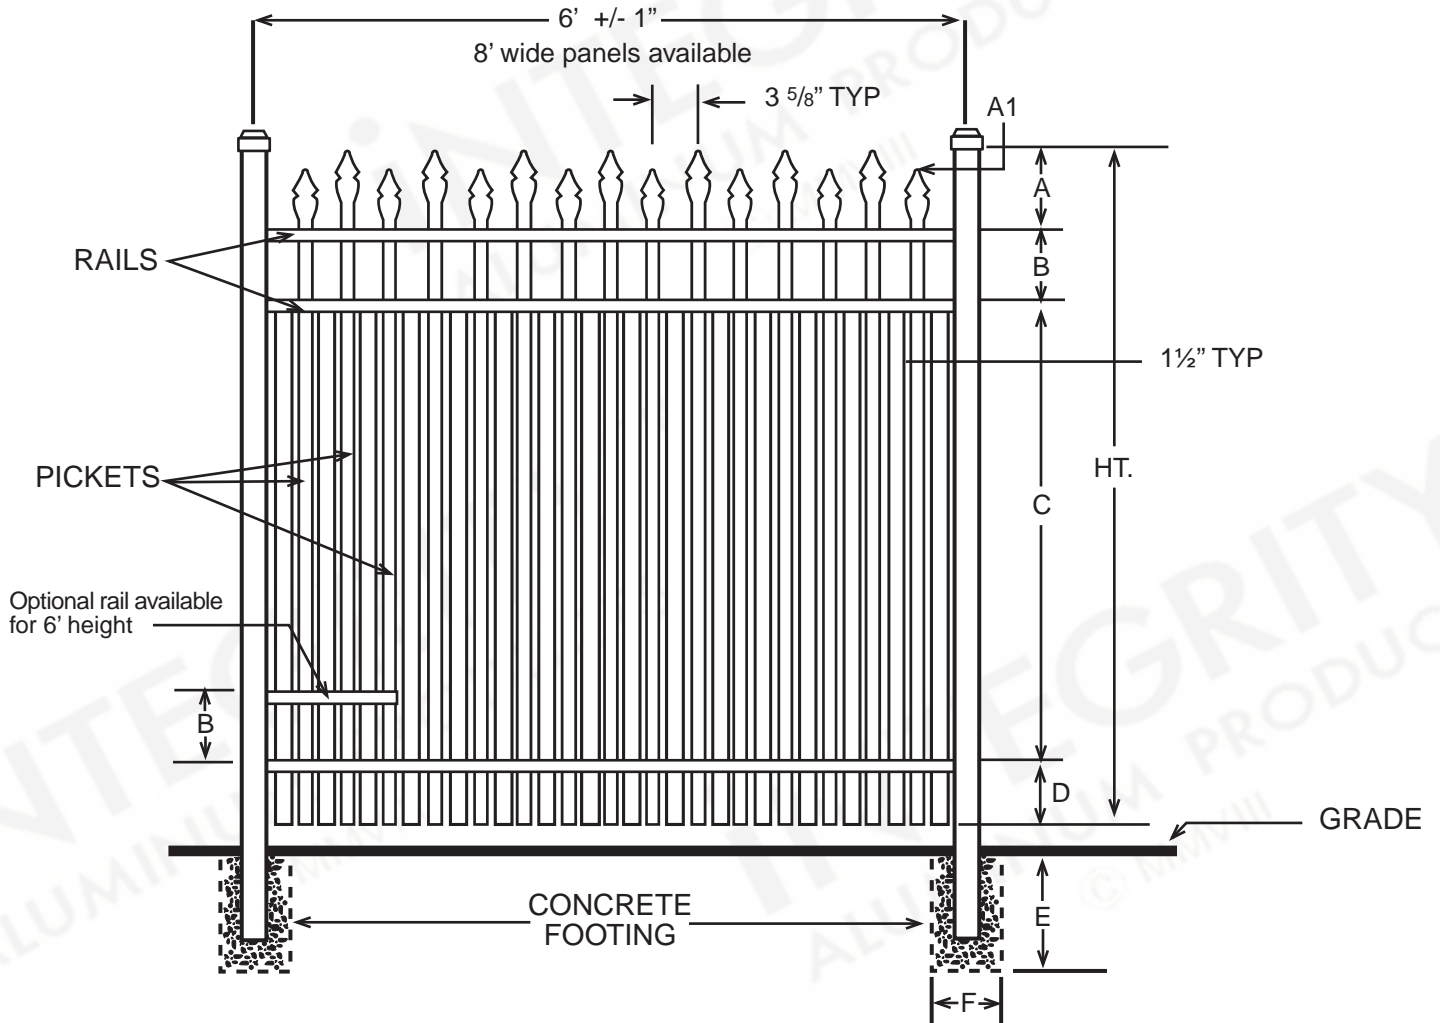

INTEGRITY^{TM}
ALUMINUM PRODUCTS
800.762.8876

BELLA TERRA^{TM} PREMIER EXTREME

DIMENSIONS							
HT	A	A1	B	C	D	E	F
3'	4½"	1½"	6"	20"	5½"	Per Local Code	
3½'	4½"	1½"	6"	26"	5½"	Per Local Code	
4'	4½"	1½"	6"	32"	5½"	Per Local Code	
5'	4½"	1½"	6"	44"	5½"	Per Local Code	
6'	4½"	1½"	6"	56"	5½"	Per Local Code	
All Dimensions Are Nominal							

SPECIFICATIONS COMMERCIAL PREMIER

Posts Available	2" x 2" x .080 Wall 2" x 2" x .125 Wall 2½" X 2½" X .100 Wall 3" x 3" x .125 Wall
Horizontal Rails Side Walls Top Walls	1⅜" x 1¼" .088" .065"
Pickets Picket Spacing	¾" x ¾" x .055 Wall 1½"
Heights Available	3, 3½, 4, 5 & 6 Ft.
Widths Available	6 & 8 Ft.