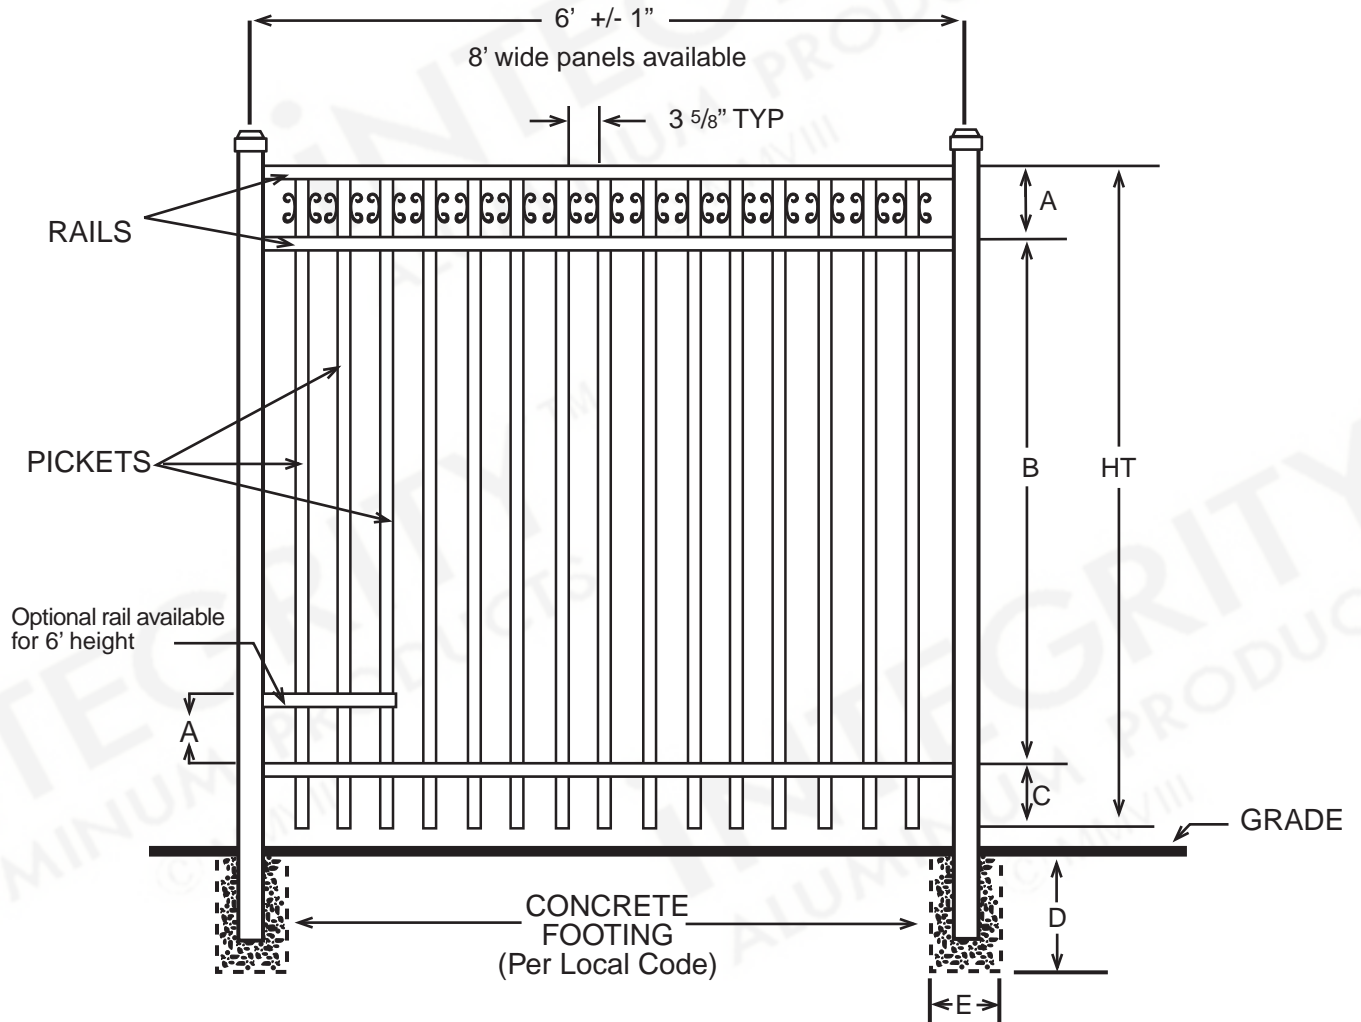

INTEGRITY™

ALUMINUM PRODUCTS

800.762.8876

CAMARILLO™ PREMIER

DIMENSIONS					
HT	A	B	C	D	E
3'	6"	24½"	5½"	Per Local Code	
3½'	6"	30½"	5½"	Per Local Code	
4'	6"	36½"	5½"	Per Local Code	
5'	6"	48½"	5½"	Per Local Code	
6'	6"	60½"	5½"	Per Local Code	
All Dimensions Are Nominal					

SPECIFICATIONS COMMERCIAL PREMIER	
Posts Available	2" x 2" x .080 Wall 2" x 2" x .125 Wall 2½" X 2½" X .100 Wall 3" x 3" x .125 Wall
Horizontal Rails Side Walls Top Walls	1⅜" x 1¼" .088" .065"
Pickets Picket Spacing	¾" x ¾" x .055 Wall 3⅝"
Heights Available	3, 3½, 4, 5 & 6 Ft.
Widths Available	6 & 8 Ft.