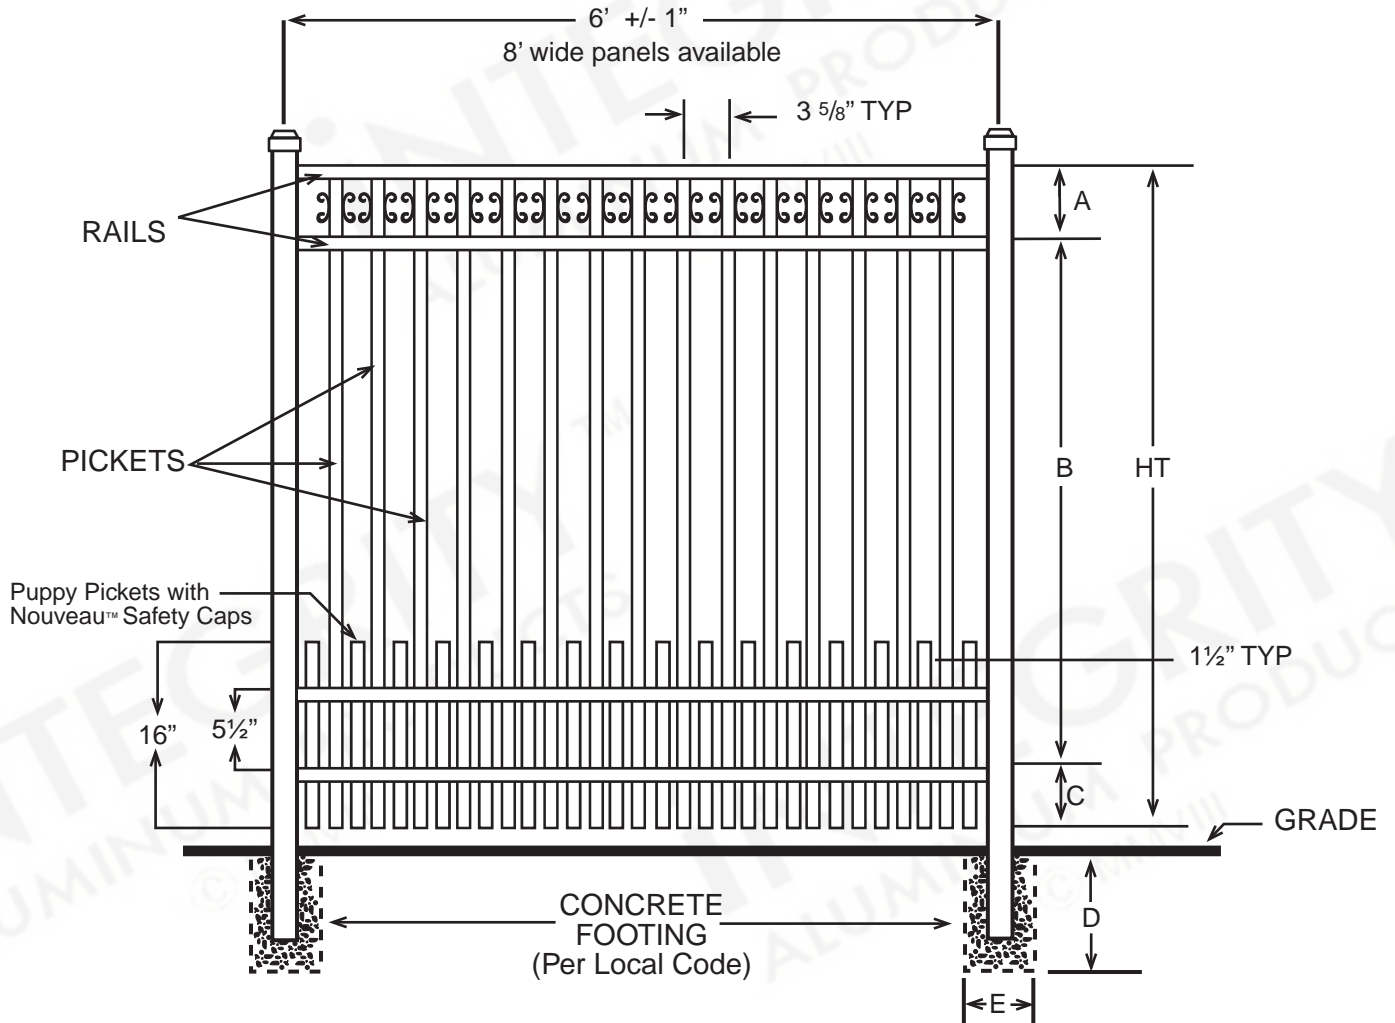

INTEGRITY™

ALUMINUM PRODUCTS

800.762.8876

CAMARILLO™ PREMIER w/ PUPPY PICKETS

DIMENSIONS					
HT	A	B	C	D	E
3'	6"	24½"	5½"	Per Local Code	
3½'	6"	30½"	5½"	Per Local Code	
4'	6"	36½"	5½"	Per Local Code	
5'	6"	48½"	5½"	Per Local Code	
6'	6"	60½"	5½"	Per Local Code	
All Dimensions Are Nominal					

SPECIFICATIONS COMMERCIAL PREMIER	
Posts Available	2" x 2" x .080 Wall 2" x 2" x .125 Wall 2½" X 2½" X .100 Wall 3" x 3" x .125 Wall
Horizontal Rails Side Walls Top Walls	1⅜" x 1¼" .088" .065"
Pickets Picket Spacing	¾" x ¾" x .055 Wall 3⅝" and 1½"
Heights Available	3, 3½, 4, 5 & 6 Ft.
Widths Available	6 & 8 Ft.