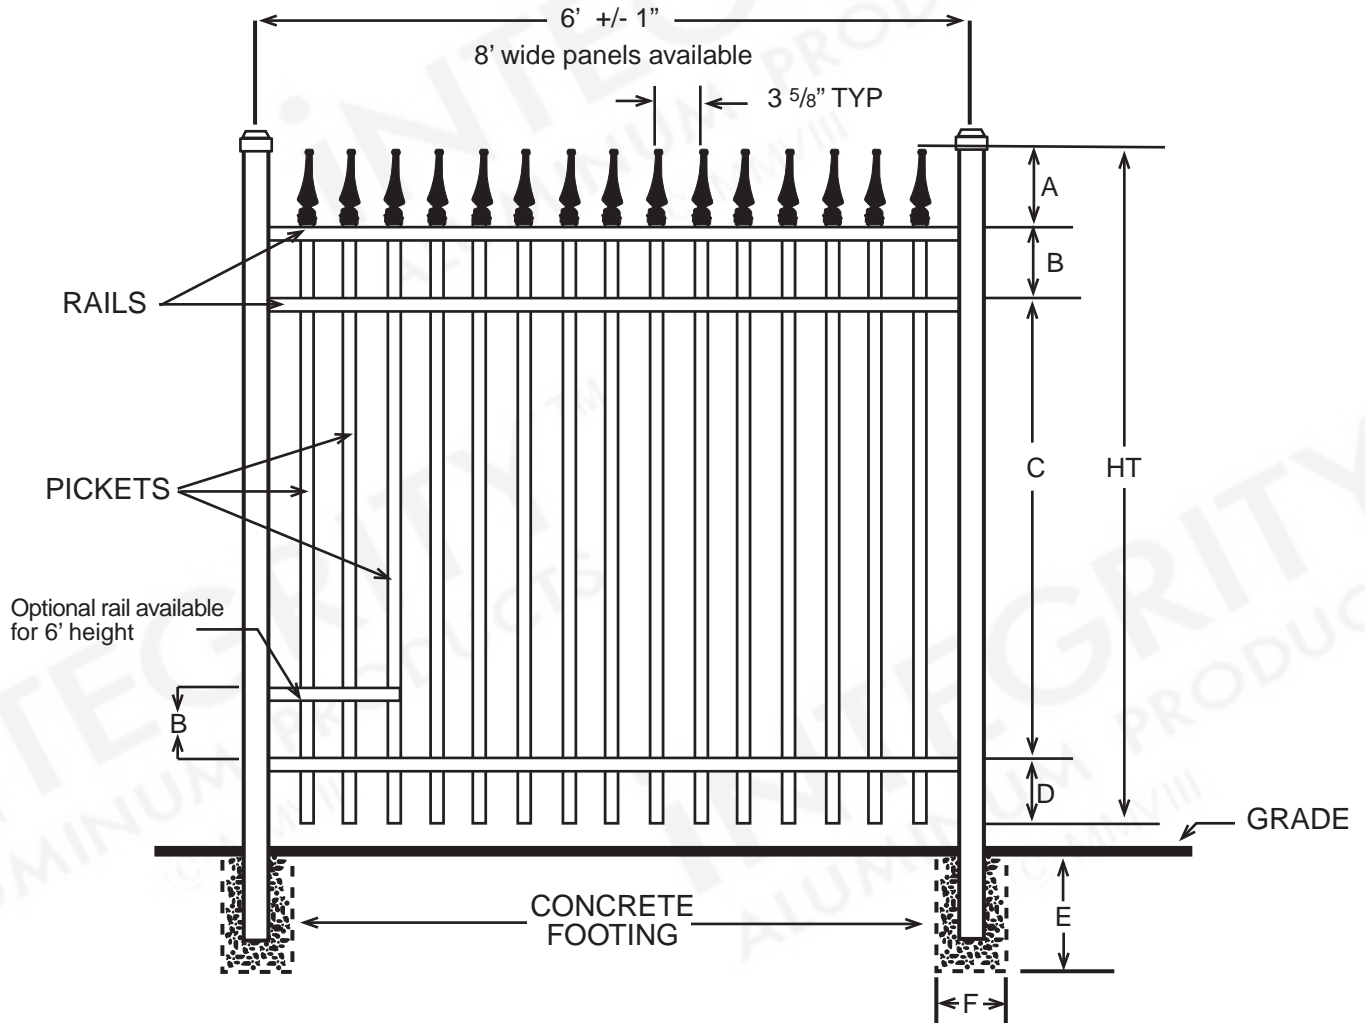

INTEGRITY™

ALUMINUM PRODUCTS

800.762.8876

MISSION POINT™ PREMIER

DIMENSIONS						
HT	A	B	C	D	E	F
3'	4½"	6"	20"	5½"	Per Local Code	
3½'	4½"	6"	26"	5½"	Per Local Code	
4'	4½"	6"	32"	5½"	Per Local Code	
5'	4½"	6"	44"	5½"	Per Local Code	
6'	4½"	6"	56"	5½"	Per Local Code	
All Dimensions Are Nominal						

SPECIFICATIONS COMMERCIAL PREMIER	
Posts Available	2" x 2" x .080 Wall 2" x 2" x .125 Wall 2½" X 2½" X .100 Wall 3" x 3" x .125 Wall
Horizontal Rails Side Walls Top Walls	1⅜" x 1¼" .088" .065"
Pickets Picket Spacing	¾" x ¾" x .055 Wall 3⅝"
Heights Available	3, 3½, 4, 5 & 6 Ft.
Widths Available	6 & 8 Ft.