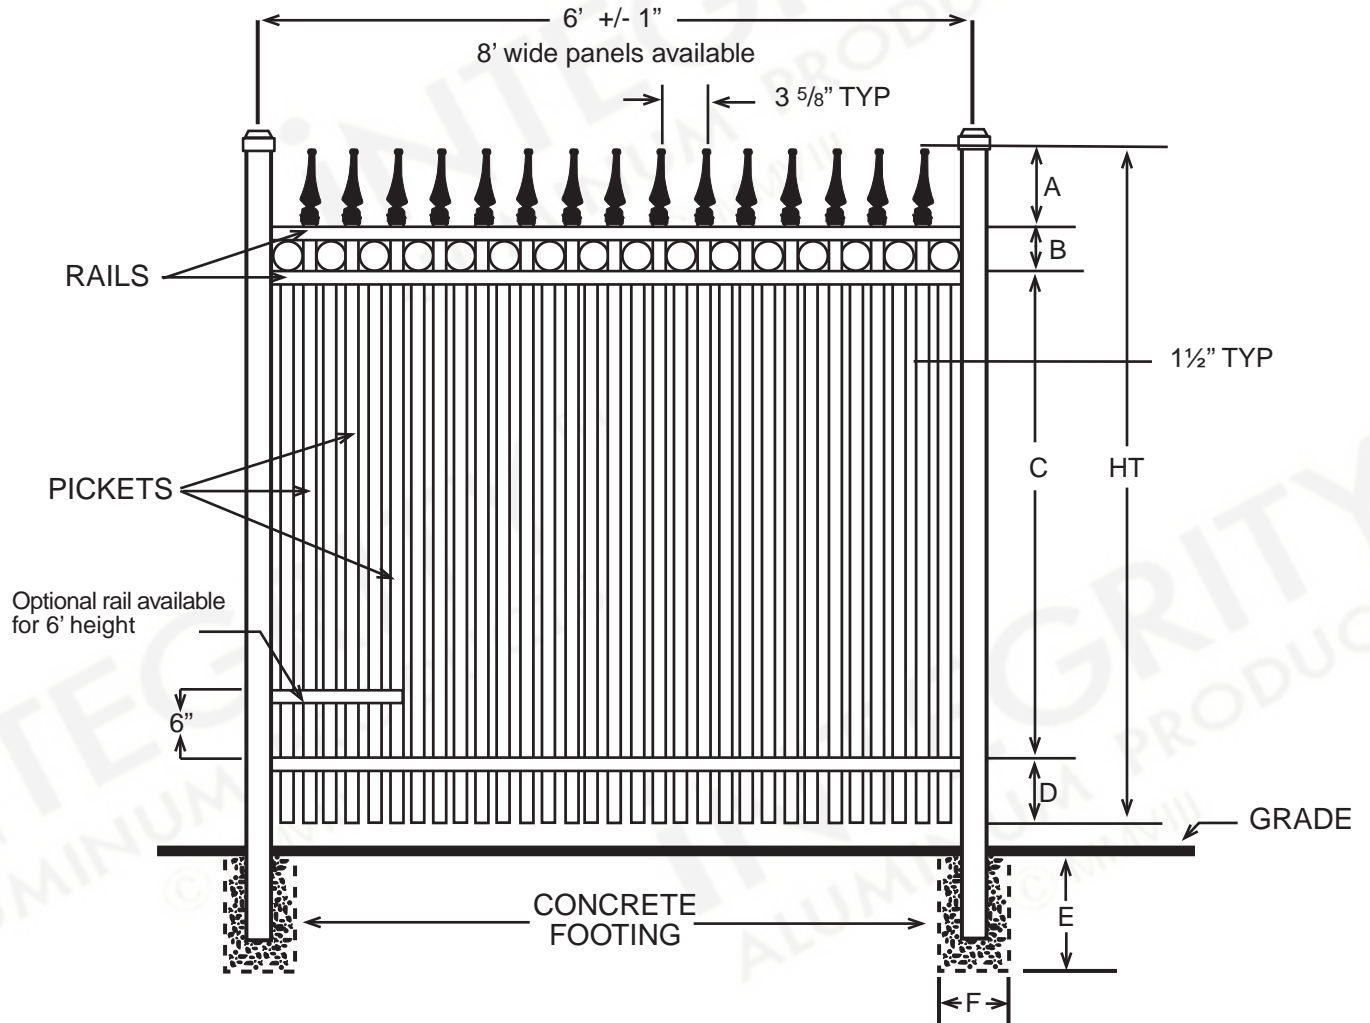

INTEGRITY™

ALUMINUM PRODUCTS

800.762.8876

CAMELOT™ PREMIER EXTREME

DIMENSIONS						
HT	A	B	C	D	E	F
3'	4½"	4½"	21½"	5½"	Per Local Code	
3½'	4½"	4½"	27½"	5½"	Per Local Code	
4'	4½"	4½"	33½"	5½"	Per Local Code	
5'	4½"	4½"	45½"	5½"	Per Local Code	
6'	4½"	4½"	57½"	5½"	Per Local Code	
All Dimensions Are Nominal						

SPECIFICATIONS COMMERCIAL PREMIER

Posts Available	2" x 2" x .080 Wall 2" x 2" x .125 Wall 2½" X 2½" X .100 Wall 3" x 3" x .125 Wall
Horizontal Rails Side Walls Top Walls	1⅜" x 1¼" .088" .065"
Pickets Picket Spacing	¾" x ¾" x .055 Wall 1½"
Heights Available	3, 3½, 4, 5 & 6 Ft.
Widths Available	6 & 8 Ft.