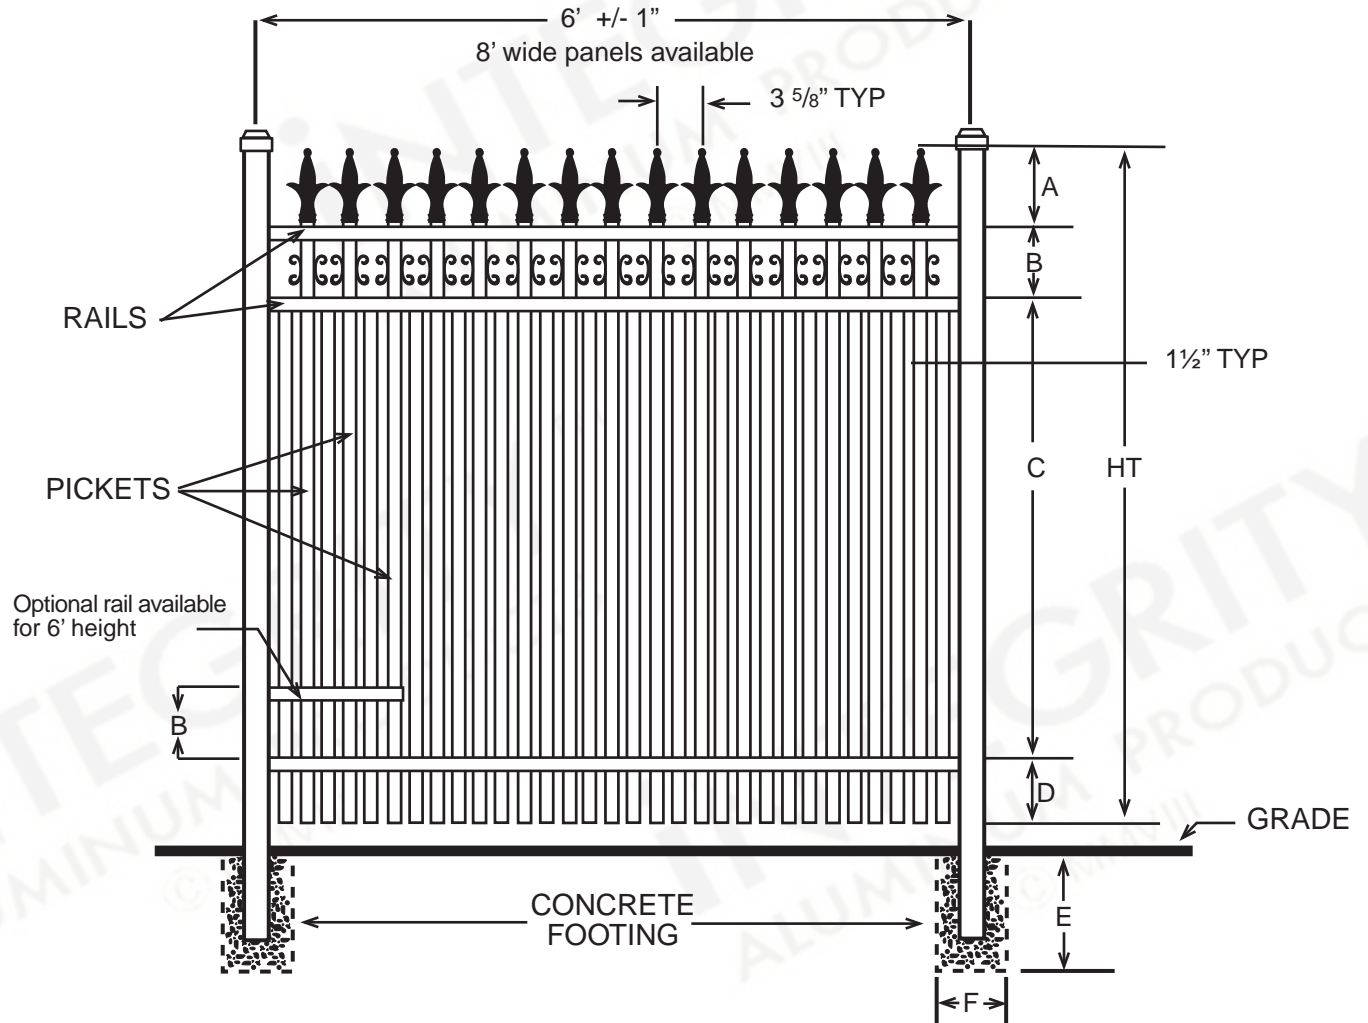

INTEGRITY™

ALUMINUM PRODUCTS

800.762.8876

VALENCIA™ PREMIER EXTREME

DIMENSIONS						
HT	A	B	C	D	E	F
3'	4½"	6"	20"	5½"	Per Local Code	
3½'	4½"	6"	26"	5½"	Per Local Code	
4'	4½"	6"	32"	5½"	Per Local Code	
5'	4½"	6"	44"	5½"	Per Local Code	
6'	4½"	6"	56"	5½"	Per Local Code	
All Dimensions Are Nominal						

SPECIFICATIONS COMMERCIAL PREMIER	
Posts Available	2" x 2" x .080 Wall 2" x 2" x .125 Wall 2½" X 2½" X .100 Wall 3" x 3" x .125 Wall
Horizontal Rails Side Walls Top Walls	1⅜" x 1¼" .088" .065"
Pickets Picket Spacing	¾" x ¾" x .055 Wall 1½"
Heights Available	3, 3½, 4, 5 & 6 Ft.
Widths Available	6 & 8 Ft.