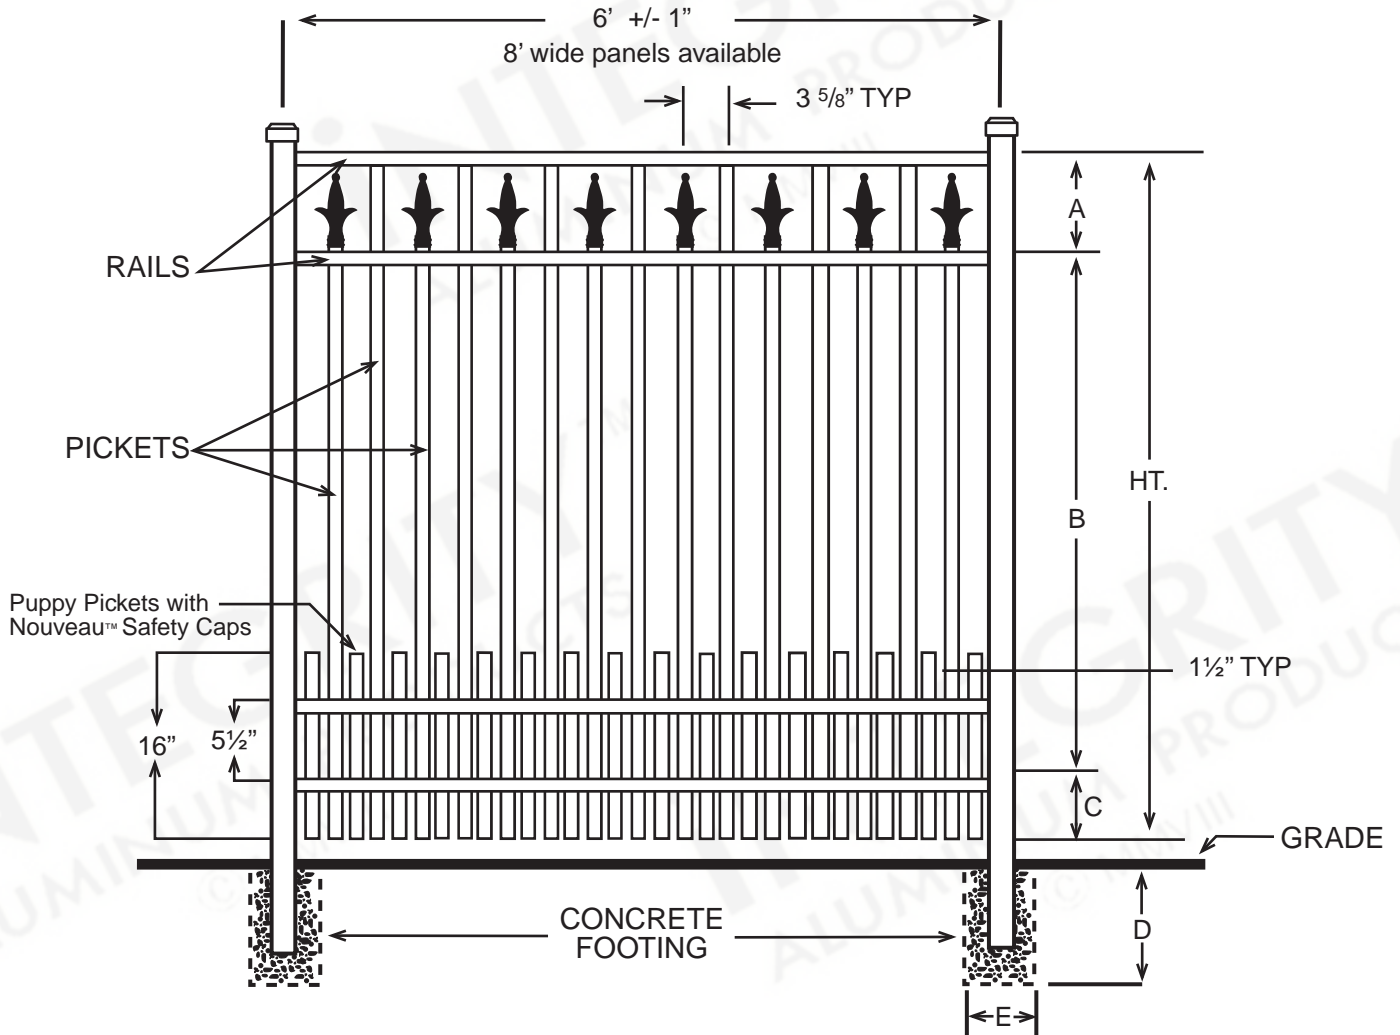

INTEGRITY™

ALUMINUM PRODUCTS

800.762.8876

NEW ORLEANS™ PREMIER w/ PUPPY PICKETS

DIMENSIONS					
HT	A	B	C	D	E
3'	6"	24½"	5½"	Per Local Code	
3½'	6"	30½"	5½"	Per Local Code	
4'	6"	36½"	5½"	Per Local Code	
5'	6"	48½"	5½"	Per Local Code	
6'	6"	60½"	5½"	Per Local Code	
All Dimensions Are Nominal					

SPECIFICATIONS COMMERCIAL PREMIER	
Posts Available	2" x 2" x .080 Wall 2" x 2" x .125 Wall 2½" X 2½" X .100 Wall 3" x 3" x .125 Wall
Horizontal Rails Side Walls Top Walls	1⅜" x 1¼" .088" .065"
Pickets Picket Spacing	¾" x ¾" x .055 Wall 3⅝" and 1½"
Heights Available	3, 3½, 4, 5 & 6 Ft.
Widths Available	6 & 8 Ft.