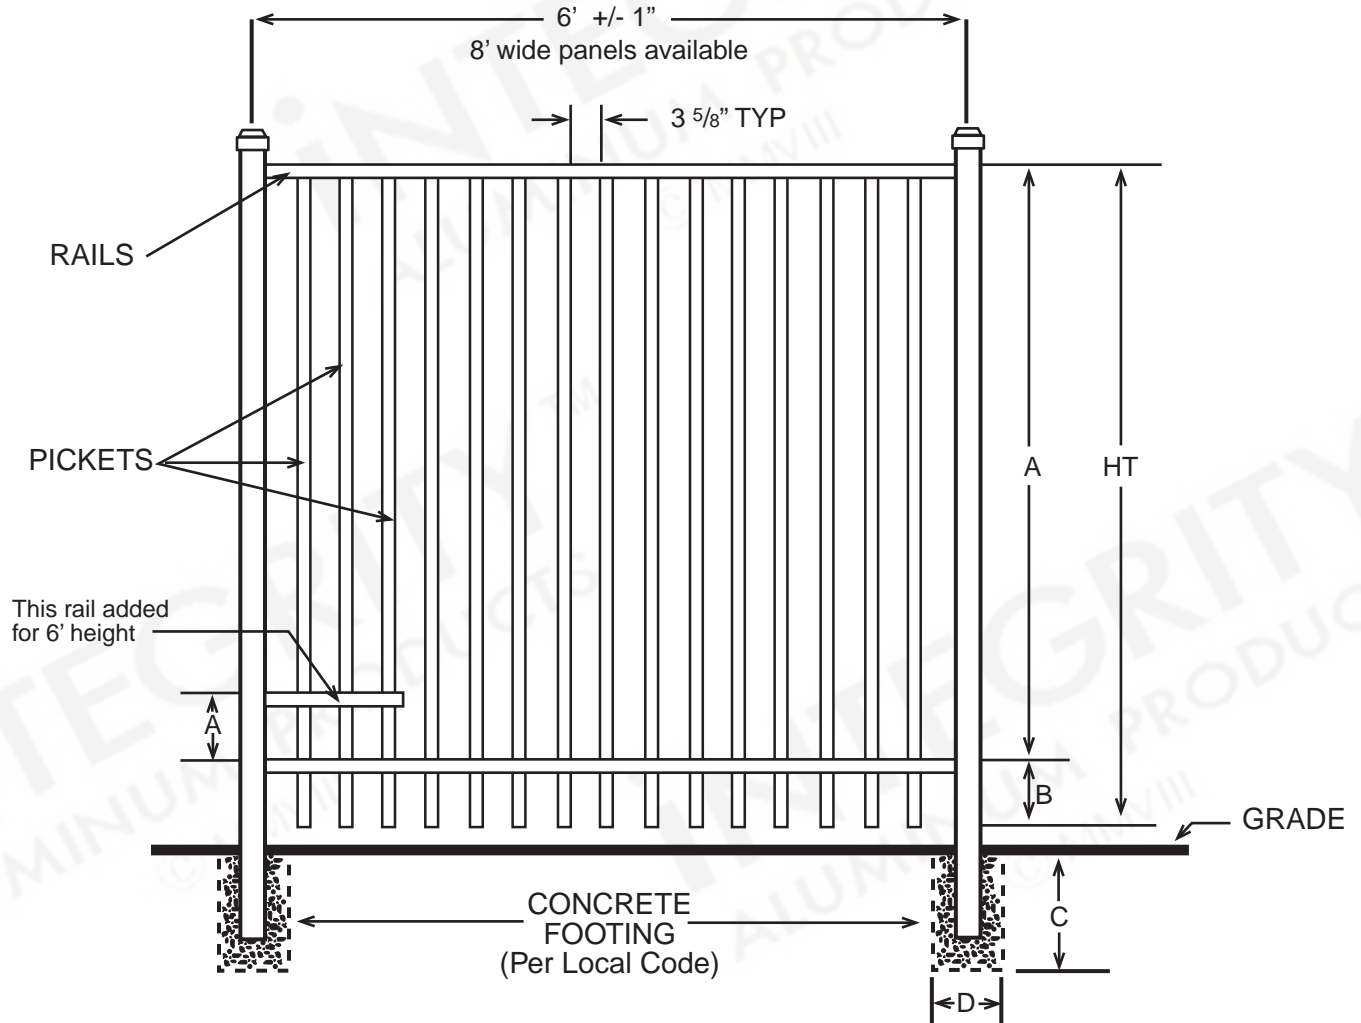

iNTEGRITY™
ALUMINUM PRODUCTS
800.762.8876

VENTURA™
PREMIER

DIMENSIONS				
HT	A	B	C	D
3'	30½"	5½"	Per Local Code	
3½'	36½"	5½"	Per Local Code	
4'	42½"	5½"	Per Local Code	
5'	54½"	5½"	Per Local Code	
6'	66½"	5½"	Per Local Code	
All Dimensions Are Nominal				

SPECIFICATIONS COMMERCIAL PREMIER	
Posts Available	2" x 2" x .080 Wall 2" x 2" x .125 Wall 2½" X 2½" X .100 Wall 3" x 3" x .125 Wall
Horizontal Rails Side Walls Top Walls	1⅜" x 1¼" .088" .065"
Pickets Picket Spacing	¾" x ¾" x .055 Wall 3⅝"
Heights Available	3, 3½, 4, 5 & 6 Ft.
Widths Available	6 & 8 Ft.