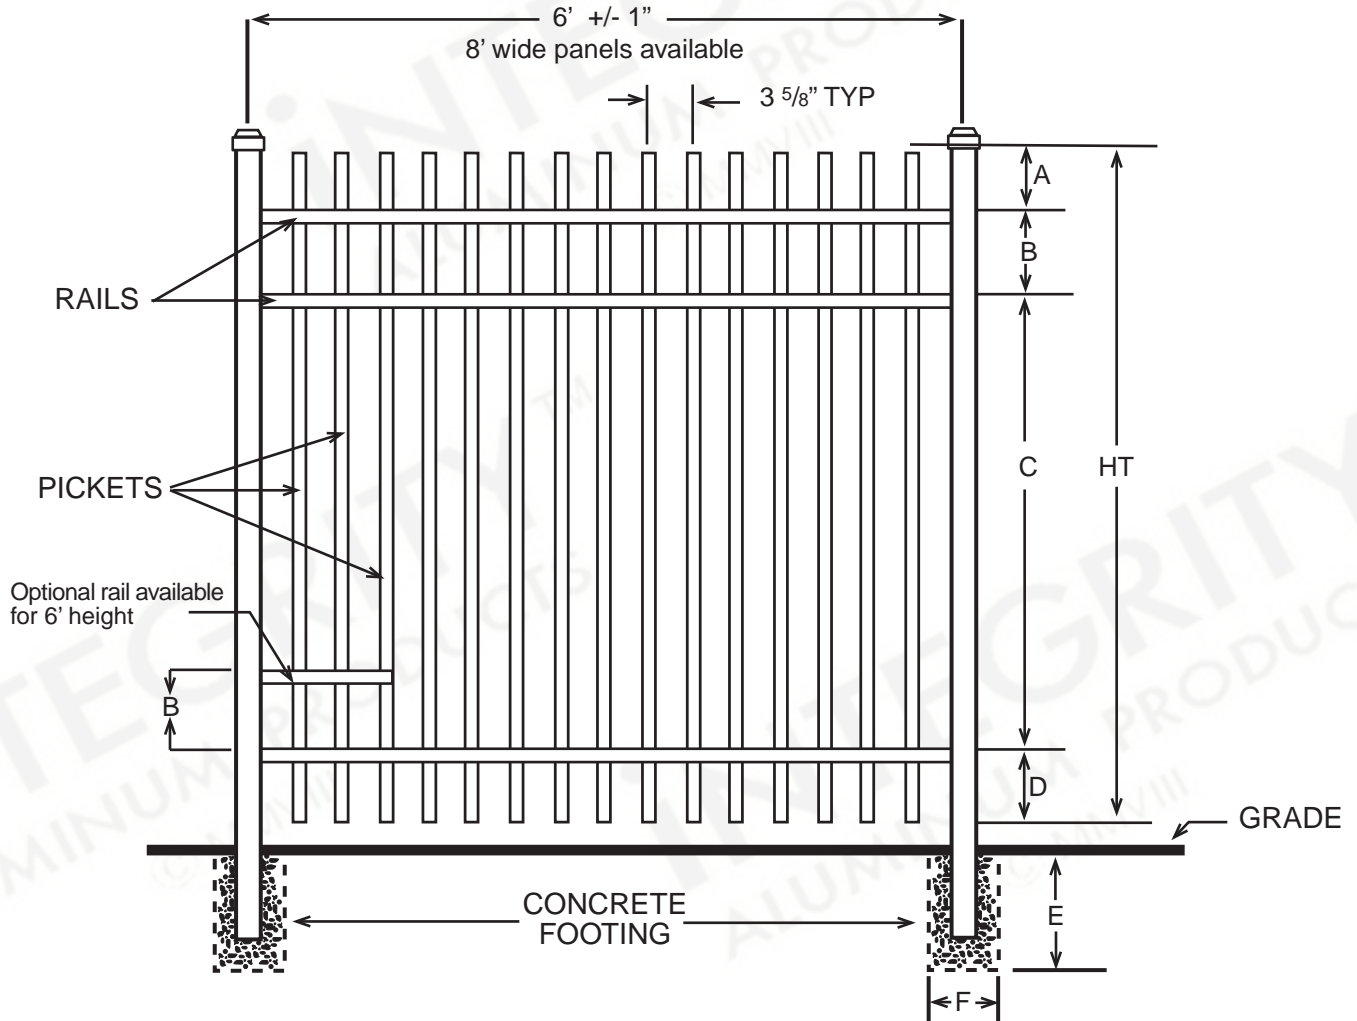

INTEGRITY™

ALUMINUM PRODUCTS

800.762.8876

BELLA VISTA™ PREMIER NOUVEAU™

DIMENSIONS						
HT	A	B	C	D	E	F
3'	4½"	6"	20"	5½"	Per Local Code	
3½'	4½"	6"	26"	5½"	Per Local Code	
4'	4½"	6"	32"	5½"	Per Local Code	
5'	4½"	6"	44"	5½"	Per Local Code	
6'	4½"	6"	56"	5½"	Per Local Code	
All Dimensions Are Nominal						

SPECIFICATIONS COMMERCIAL PREMIER	
Posts Available	2" x 2" x .080 Wall 2" x 2" x .125 Wall 2½" X 2½" X .100 Wall 3" x 3" x .125 Wall
Horizontal Rails Side Walls Top Walls	1⅜" x 1¼" .088" .065"
Pickets Picket Spacing	¾" x ¾" x .055 Wall 3⅝"
Heights Available	3, 3½, 4, 5 & 6 Ft.
Widths Available	6 & 8 Ft.