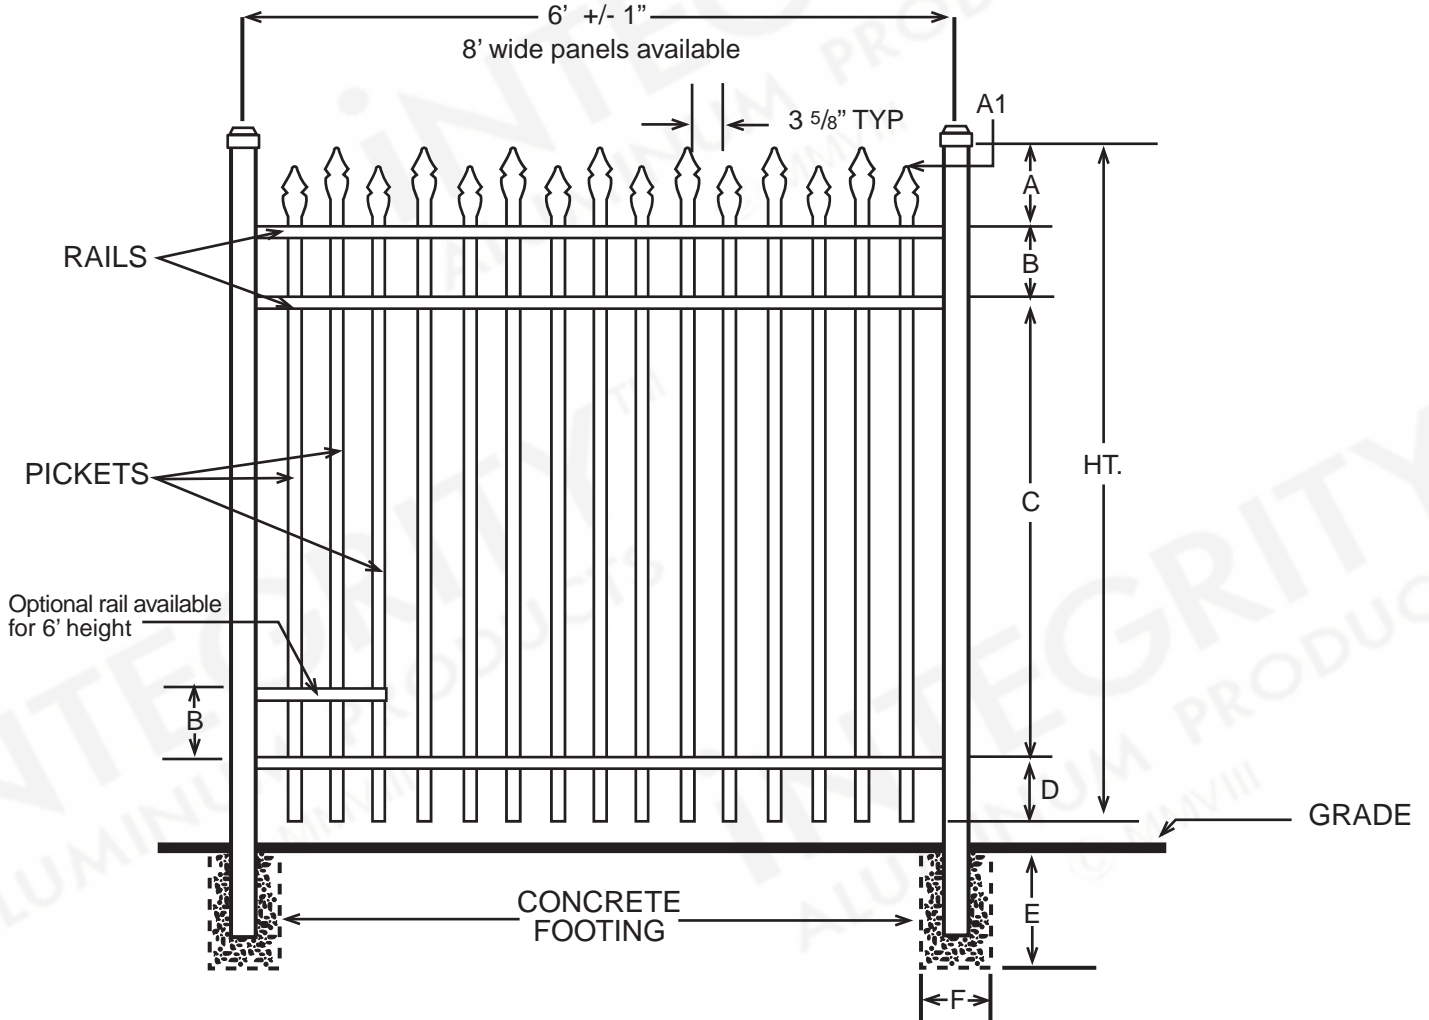

iNTEGRITY™
ALUMINUM PRODUCTS
800.762.8876

BELLA TERRA™ PREMIER

DIMENSIONS							
HT	A	A1	B	C	D	E	F
3'	4½"	1½"	6"	20"	5½"	Per Local Code	
3½'	4½"	1½"	6"	26"	5½"	Per Local Code	
4'	4½"	1½"	6"	32"	5½"	Per Local Code	
5'	4½"	1½"	6"	44"	5½"	Per Local Code	
6'	4½"	1½"	6"	56"	5½"	Per Local Code	
All Dimensions Are Nominal							