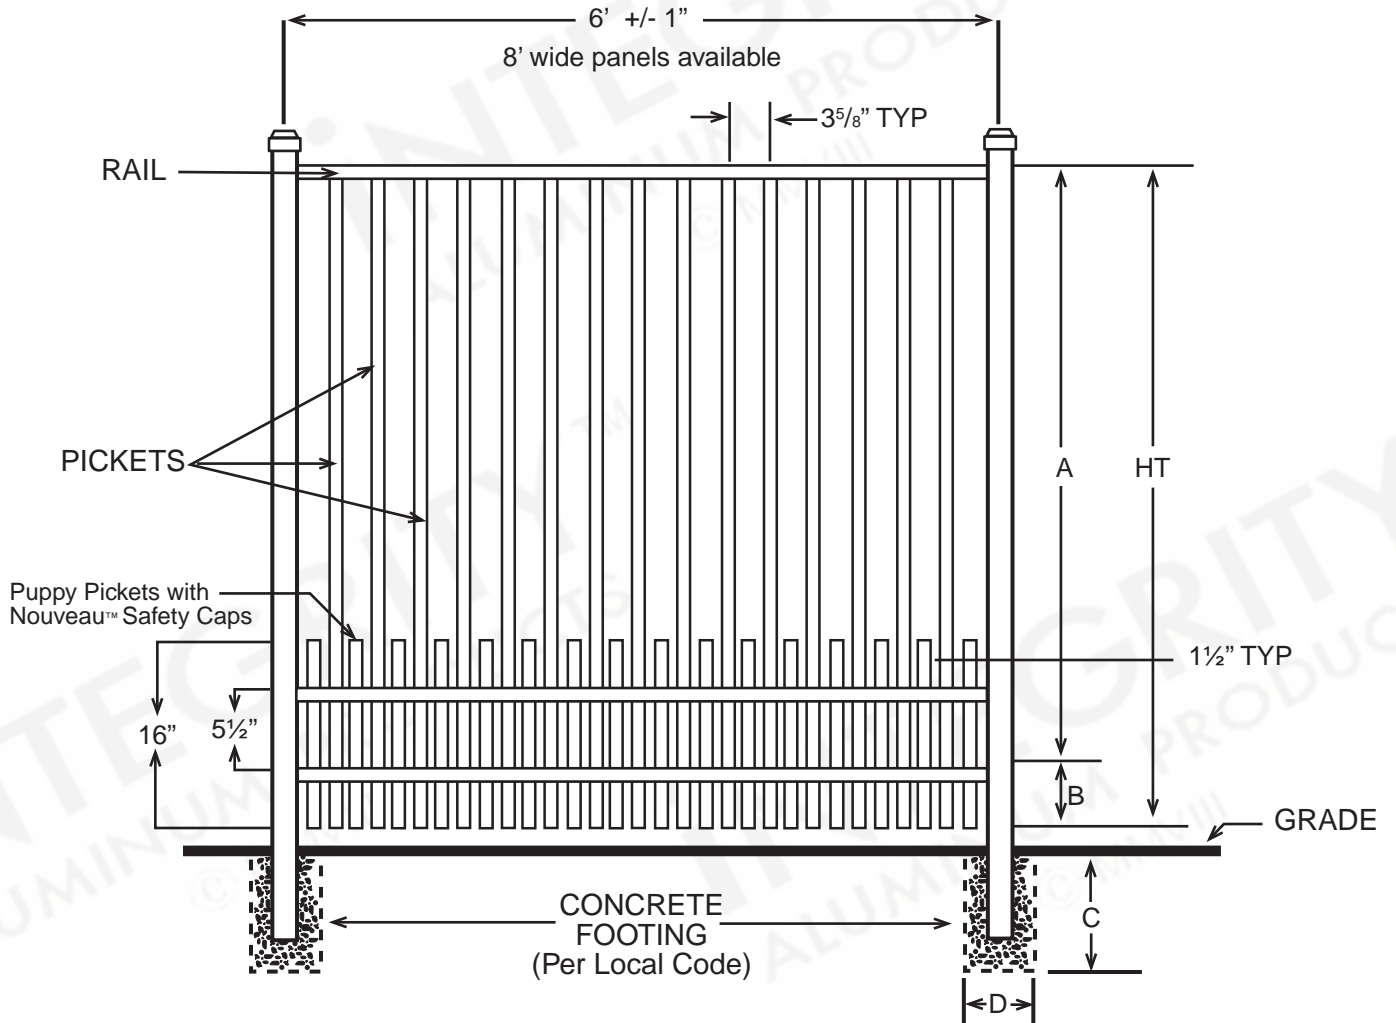

iNTEGRITY™
ALUMINUM PRODUCTS
800.762.8876

VENTURA™
PREMIER w/ PUPPY PICKETS

DIMENSIONS				
HT	A	B	C	D
3'	30½"	5½"	Per Local Code	
3½'	36½"	5½"	Per Local Code	
4'	42½"	5½"	Per Local Code	
5'	54½"	5½"	Per Local Code	
6'	66½"	5½"	Per Local Code	
All Dimensions Are Nominal				

SPECIFICATIONS COMMERCIAL PREMIER	
Posts Available	2" x 2" x .080 Wall 2" x 2" x .125 Wall 2½" X 2½" X .100 Wall 3" x 3" x .125 Wall
Horizontal Rails Side Walls Top Walls	1⅜" x 1¼" .088" .065"
Pickets Picket Spacing	¾" x ¾" x .055 Wall 3⅝" and 1½"
Heights Available	3, 3½, 4, 5 & 6 Ft.
Widths Available	6 & 8 Ft.