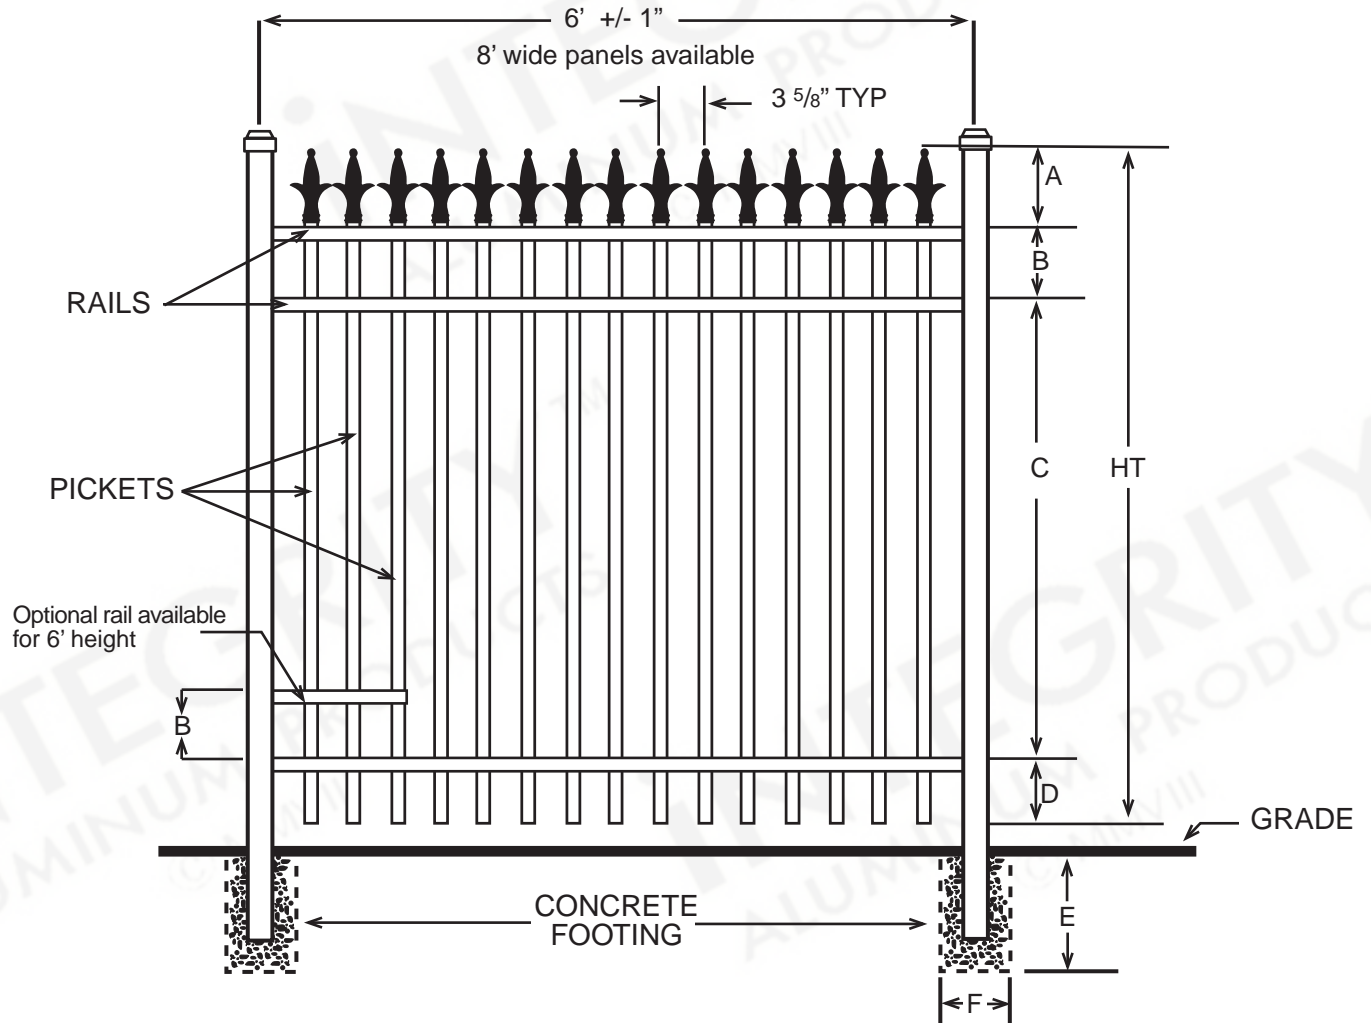

INTEGRITY™

ALUMINUM PRODUCTS

800.762.8876

CHARLEMAGNE™ PREMIER

DIMENSIONS						
HT	A	B	C	D	E	F
3'	4½"	6"	20"	5½"	Per Local Code	
3½'	4½"	6"	26"	5½"	Per Local Code	
4'	4½"	6"	32"	5½"	Per Local Code	
5'	4½"	6"	44"	5½"	Per Local Code	
6'	4½"	6"	56"	5½"	Per Local Code	
All Dimensions Are Nominal						

SPECIFICATIONS COMMERCIAL PREMIER	
Posts Available	2" x 2" x .080 Wall 2" x 2" x .125 Wall 2½" X 2½" X .100 Wall 3" x 3" x .125 Wall
Horizontal Rails Side Walls Top Walls	1⅜" x 1¼" .088" .065"
Pickets Picket Spacing	¾" x ¾" x .055 Wall 3⅝"
Heights Available	3, 3½, 4, 5 & 6 Ft.
Widths Available	6 & 8 Ft.