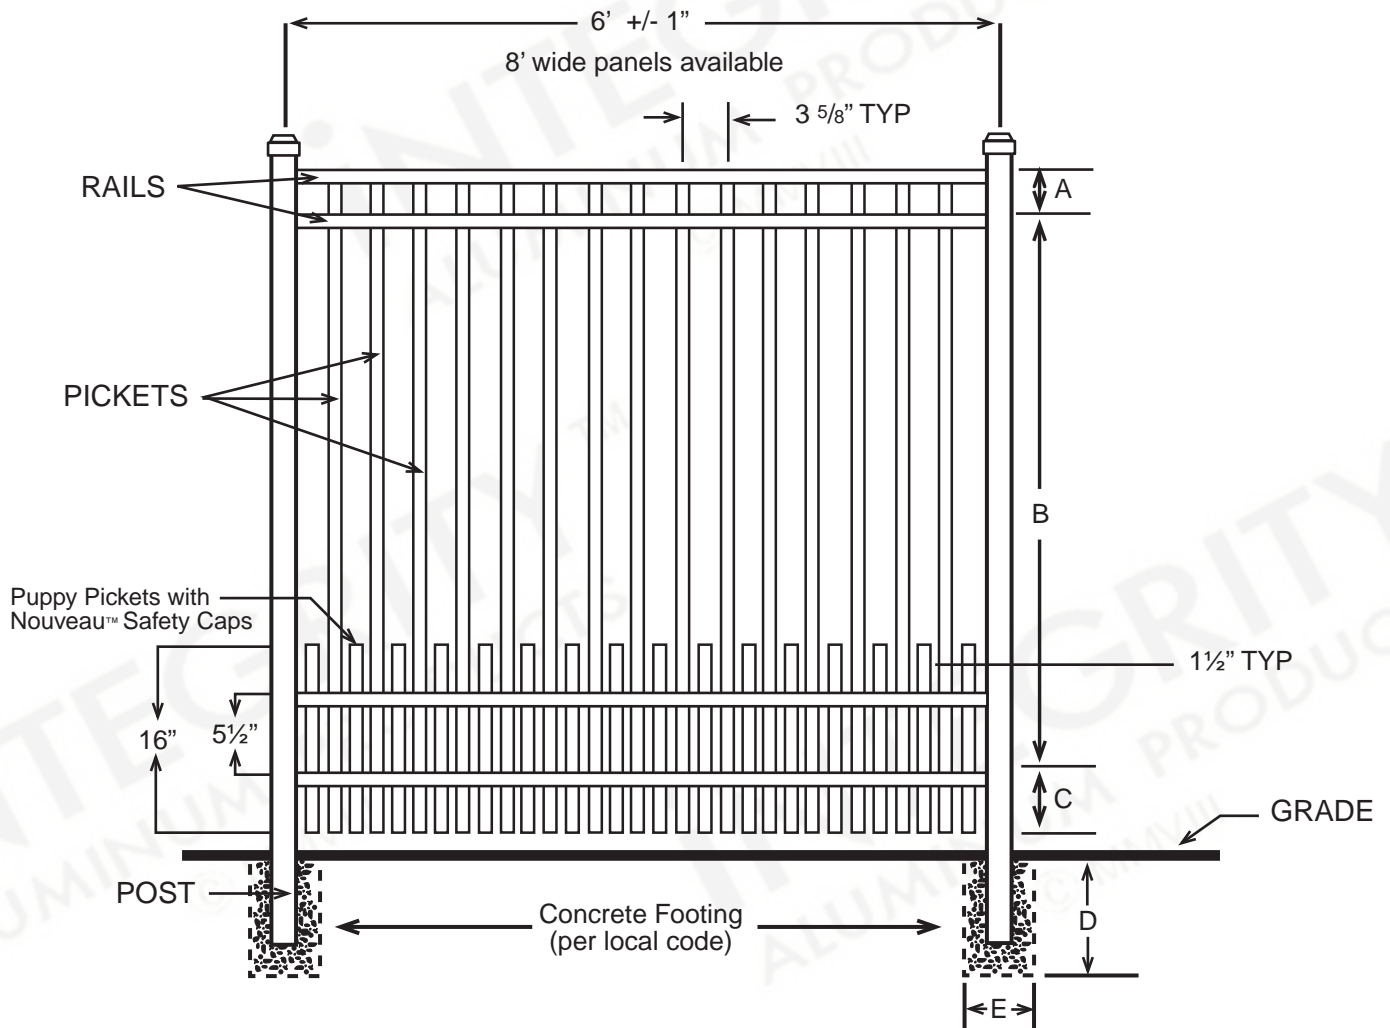

INTEGRITY™

ALUMINUM PRODUCTS

800.762.8876

BOCA GRANDE™ PREMIER w/ PUPPY PICKETS

DIMENSIONS					
HT	A	B	C	D	E
3'	2"	28½"	5½"	Per Local Code	
3½'	2"	34½"	5½"	Per Local Code	
4'	2"	40½"	5½"	Per Local Code	
5'	2"	52"	5½"	Per Local Code	
6'	2"	64"	5½"	Per Local Code	
All Dimensions Are Nominal					

SPECIFICATIONS COMMERCIAL PREMIER	
Posts Available	2" x 2" x .080 Wall 2" x 2" x .125 Wall 2½" X 2½" X .100 Wall 3" x 3" x .125 Wall
Horizontal Rails Side Walls Top Walls	1⅜" x 1¼" .088" .065"
Pickets Picket Spacing	¾" x ¾" x .055 Wall 3⅝" and 1½"
Heights Available	3, 3½, 4, 5 & 6 Ft.
Widths Available	6 & 8 Ft.