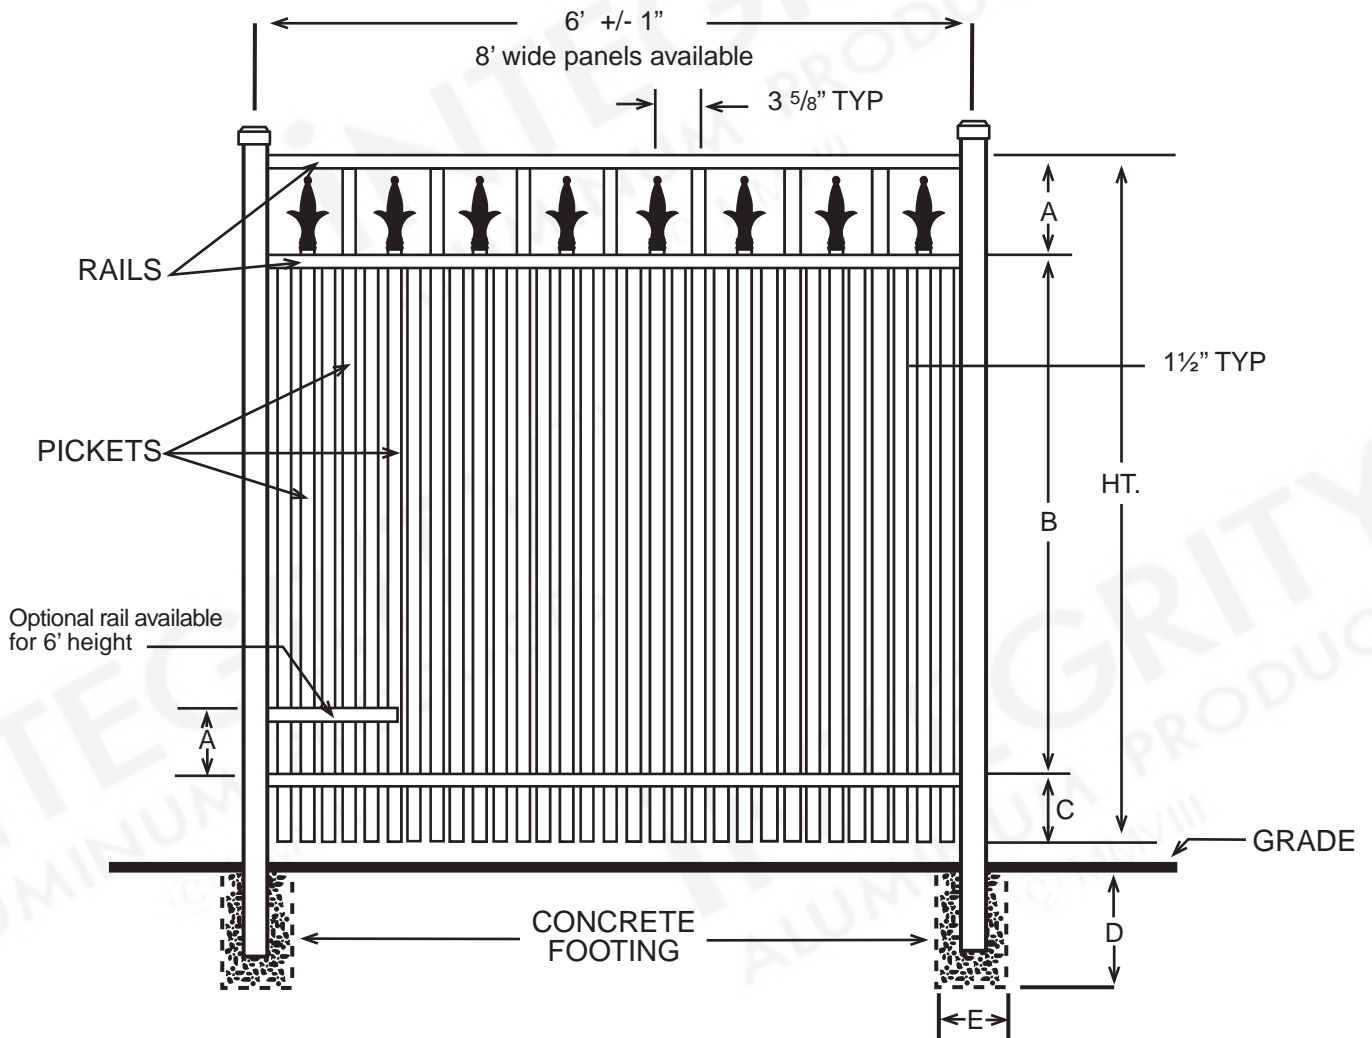

INTEGRITY™

ALUMINUM PRODUCTS

800.762.8876

NEW ORLEANS™ PREMIER EXTREME

DIMENSIONS					
HT	A	B	C	D	E
3'	6"	24½"	5½"	Per Local Code	
3½'	6"	30½"	5½"	Per Local Code	
4'	6"	36½"	5½"	Per Local Code	
5'	6"	48½"	5½"	Per Local Code	
6'	6"	60½"	5½"	Per Local Code	
All Dimensions Are Nominal					

SPECIFICATIONS COMMERCIAL PREMIER	
Posts Available	2" x 2" x .080 Wall 2" x 2" x .125 Wall 2½" X 2½" X .100 Wall 3" x 3" x .125 Wall
Horizontal Rails Side Walls Top Walls	1⅜" x 1¼" .088" .065"
Pickets Picket Spacing	¾" x ¾" x .055 Wall 1½"
Heights Available	3, 3½, 4, 5 & 6 Ft.
Widths Available	6 & 8 Ft.