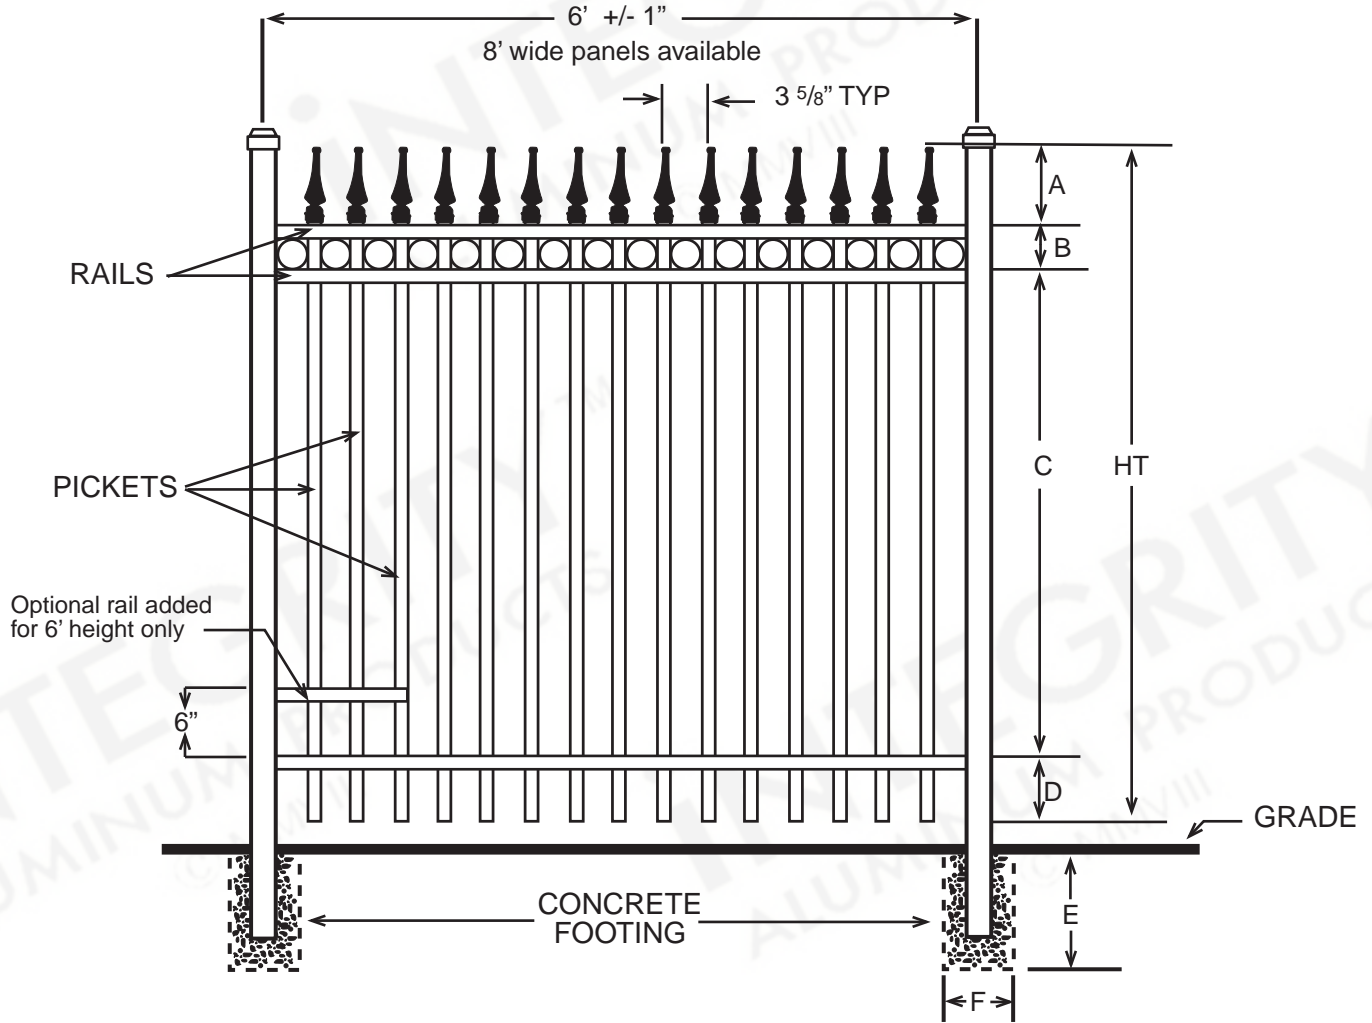

INTEGRITY™

ALUMINUM PRODUCTS

800.762.8876

CAMELOT™ PREMIER

DIMENSIONS						
HT	A	B	C	D	E	F
3'	4½"	4½"	21½"	5½"	Per Local Code	
3½'	4½"	4½"	27½"	5½"	Per Local Code	
4'	4½"	4½"	33½"	5½"	Per Local Code	
5'	4½"	4½"	45½"	5½"	Per Local Code	
6'	4½"	4½"	57½"	5½"	Per Local Code	
All Dimensions Are Nominal						

SPECIFICATIONS COMMERCIAL PREMIER	
Posts Available	2" x 2" x .080 Wall 2" x 2" x .125 Wall 2½" X 2½" X .100 Wall 3" x 3" x .125 Wall
Horizontal Rails Side Walls Top Walls	1⅜" x 1¼" .088" .065"
Pickets Picket Spacing	¾" x ¾" x .055 Wall 3⅝"
Heights Available	3, 3½, 4, 5 & 6 Ft.
Widths Available	6 & 8 Ft.