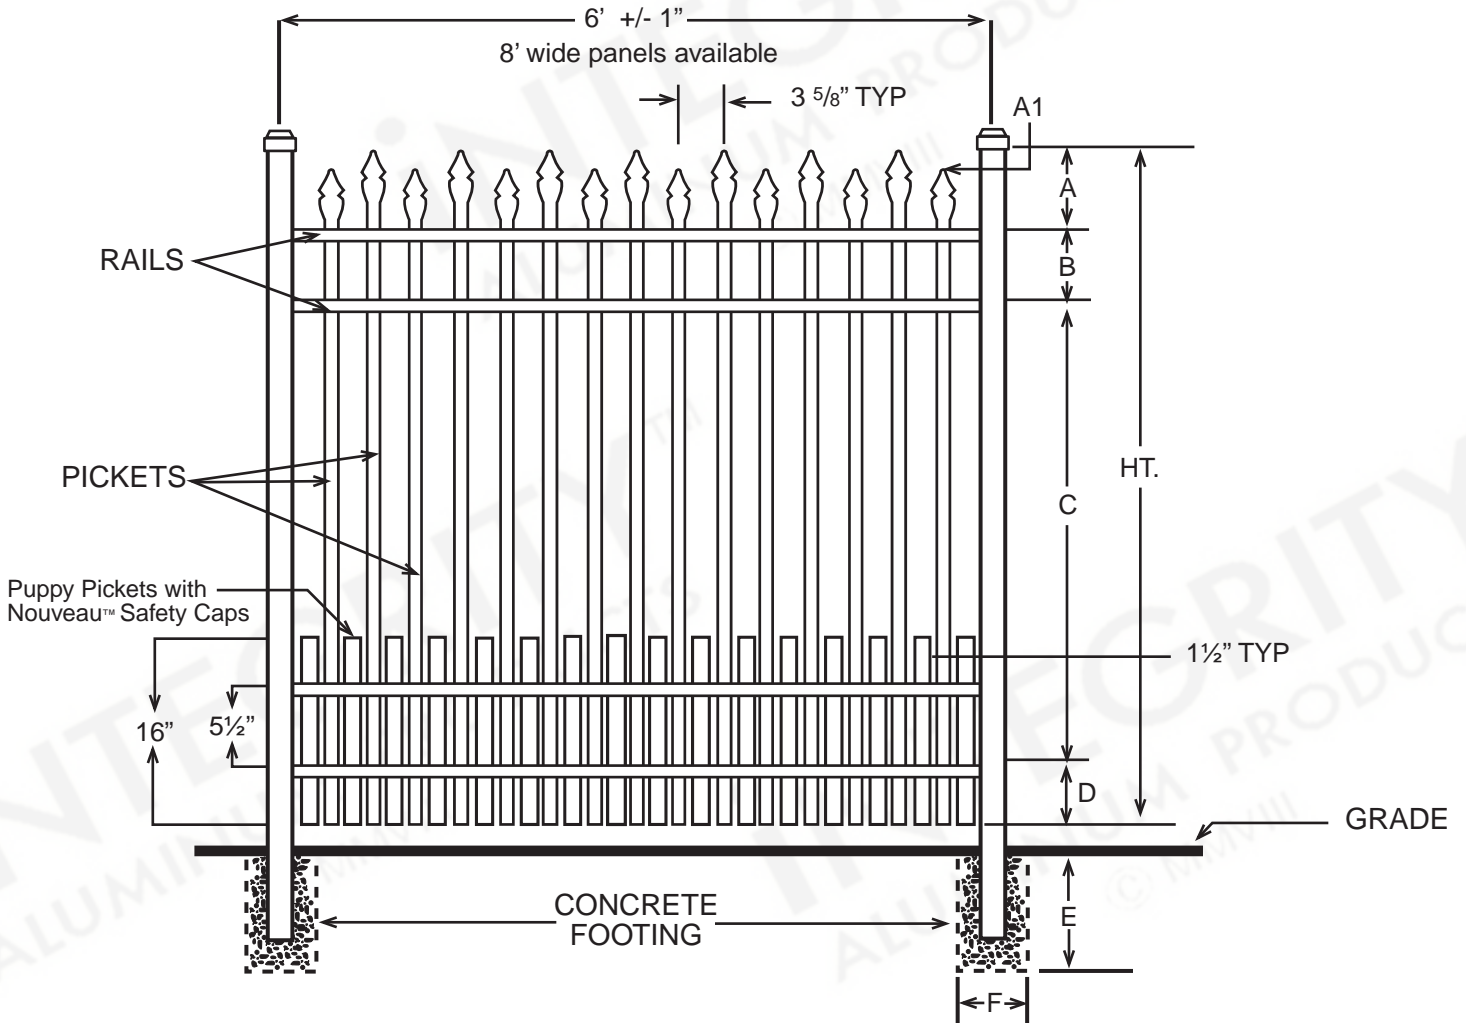

INTEGRITY™
ALUMINUM PRODUCTS
800.762.8876

BELLA TERRA™ PREMIER w/ PUPPY PICKETS

DIMENSIONS							
HT	A	A1	B	C	D	E	F
3'	4½"	1½"	6"	20"	5½"	Per Local Code	
3½'	4½"	1½"	6"	26"	5½"	Per Local Code	
4'	4½"	1½"	6"	32"	5½"	Per Local Code	
5'	4½"	1½"	6"	44"	5½"	Per Local Code	
6'	4½"	1½"	6"	56"	5½"	Per Local Code	
All Dimensions Are Nominal							

SPECIFICATIONS COMMERCIAL PREMIER	
Posts Available	2" x 2" x .080 Wall 2" x 2" x .125 Wall 2½" X 2½" X .100 Wall 3" x 3" x .125 Wall
Horizontal Rails Side Walls Top Walls	1⅜" x 1¼" .088" .065"
Pickets Picket Spacing	¾" x ¾" x .055 Wall 3⅝" and 1½"
Heights Available	3, 3½, 4, 5 & 6 Ft.
Widths Available	6 & 8 Ft.