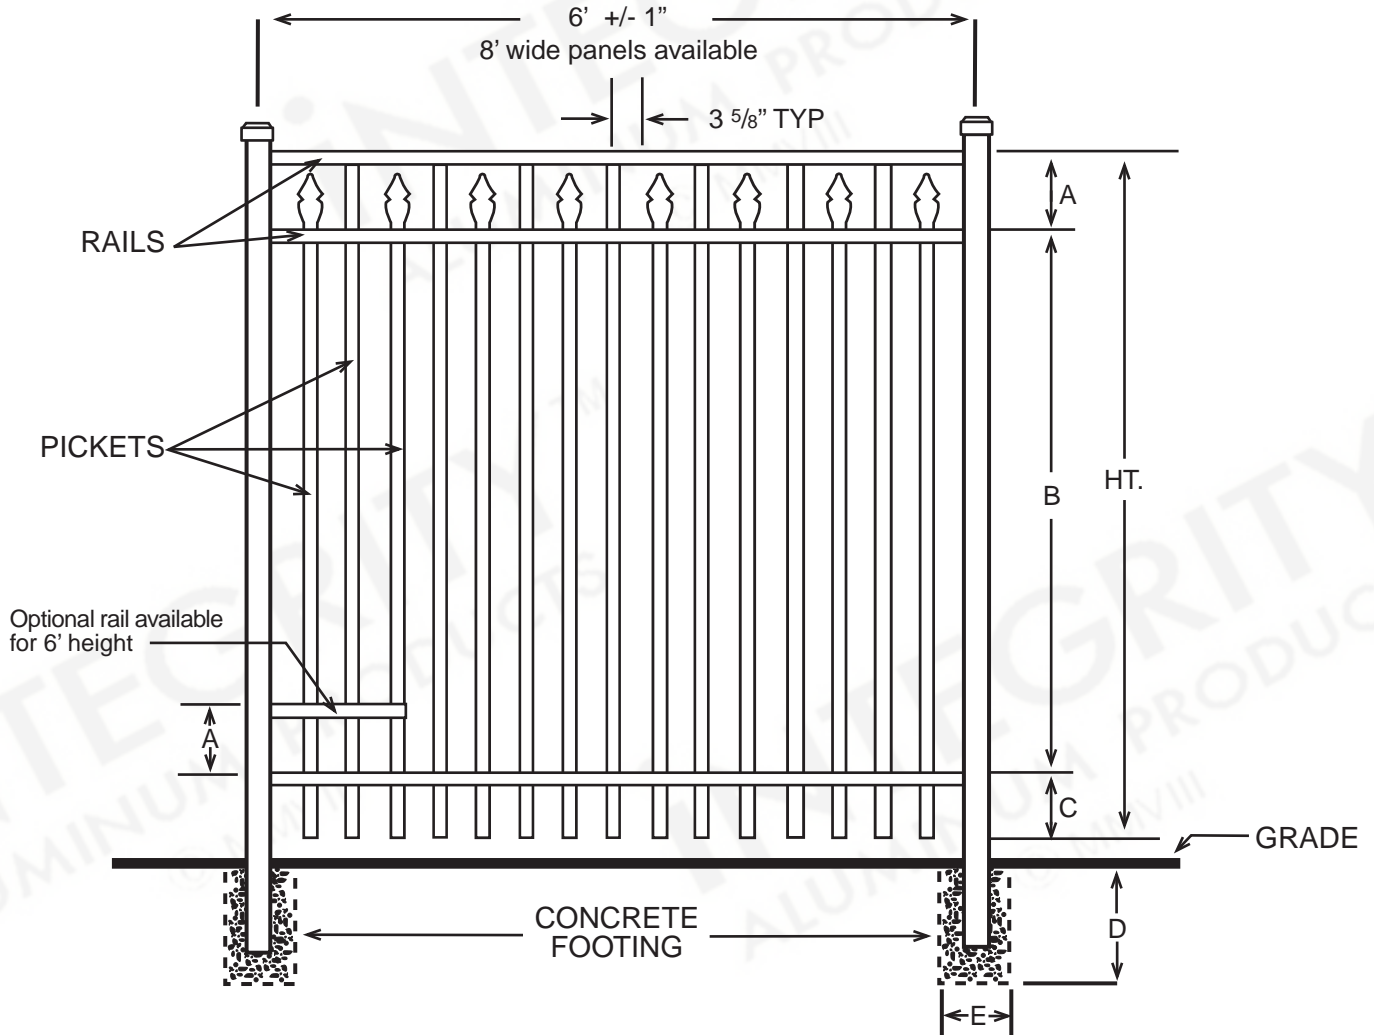

INTEGRITY™
ALUMINUM PRODUCTS
800.762.8876

SANIBEL™
PREMIER

DIMENSIONS					
HT	A	B	C	D	E
3'	6"	24½"	5½"	Per Local Code	
3½'	6"	30½"	5½"	Per Local Code	
4'	6"	36½"	5½"	Per Local Code	
5'	6"	48½"	5½"	Per Local Code	
6'	6"	60½"	5½"	Per Local Code	
All Dimensions Are Nominal					

SPECIFICATIONS COMMERCIAL PREMIER	
Posts Available	2" x 2" x .080 Wall 2" x 2" x .125 Wall 2½" X 2½" X .100 Wall 3" x 3" x .125 Wall
Horizontal Rails Side Walls Top Walls	1⅜" x 1¼" .088" .065"
Pickets Picket Spacing	¾" x ¾" x .055 Wall 3⅝"
Heights Available	3, 3½, 4, 5 & 6 Ft.
Widths Available	6 & 8 Ft.