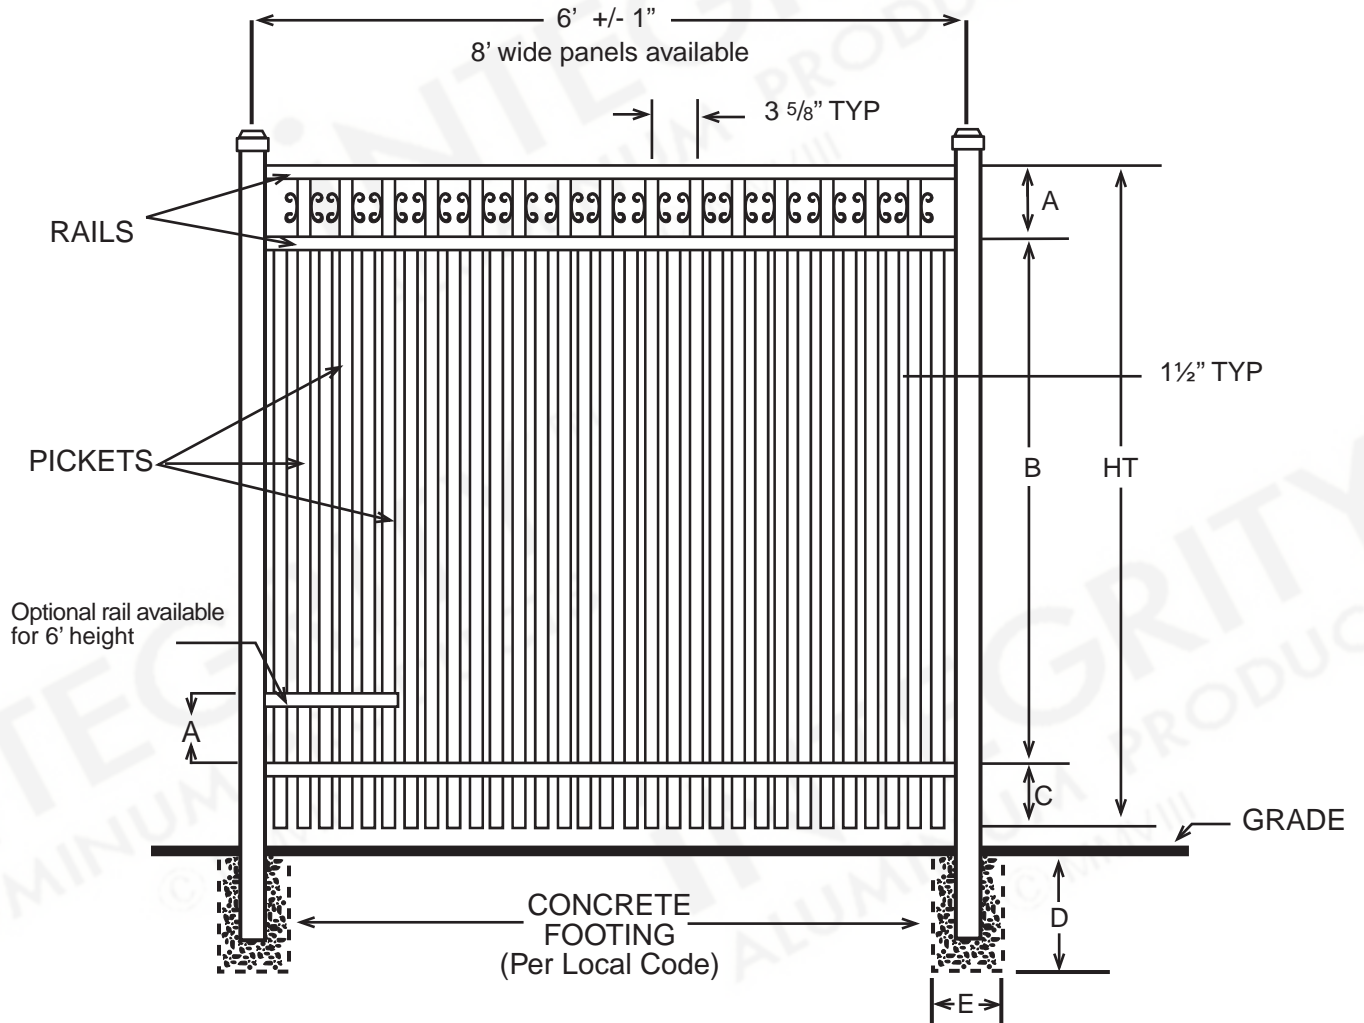

INTEGRITY™

ALUMINUM PRODUCTS

800.762.8876

CAMARILLO™ PREMIER EXTREME

DIMENSIONS					
HT	A	B	C	D	E
3'	6"	24½"	5½"	Per Local Code	
3½'	6"	30½"	5½"	Per Local Code	
4'	6"	36½"	5½"	Per Local Code	
5'	6"	48½"	5½"	Per Local Code	
6'	6"	60½"	5½"	Per Local Code	
All Dimensions Are Nominal					

SPECIFICATIONS COMMERCIAL PREMIER	
Posts Available	2" x 2" x .080 Wall 2" x 2" x .125 Wall 2½" X 2½" X .100 Wall 3" x 3" x .125 Wall
Horizontal Rails Side Walls Top Walls	1⅜" x 1¼" .088" .065"
Pickets Picket Spacing	¾" x ¾" x .055 Wall 1½"
Heights Available	3, 3½, 4, 5 & 6 Ft.
Widths Available	6 & 8 Ft.