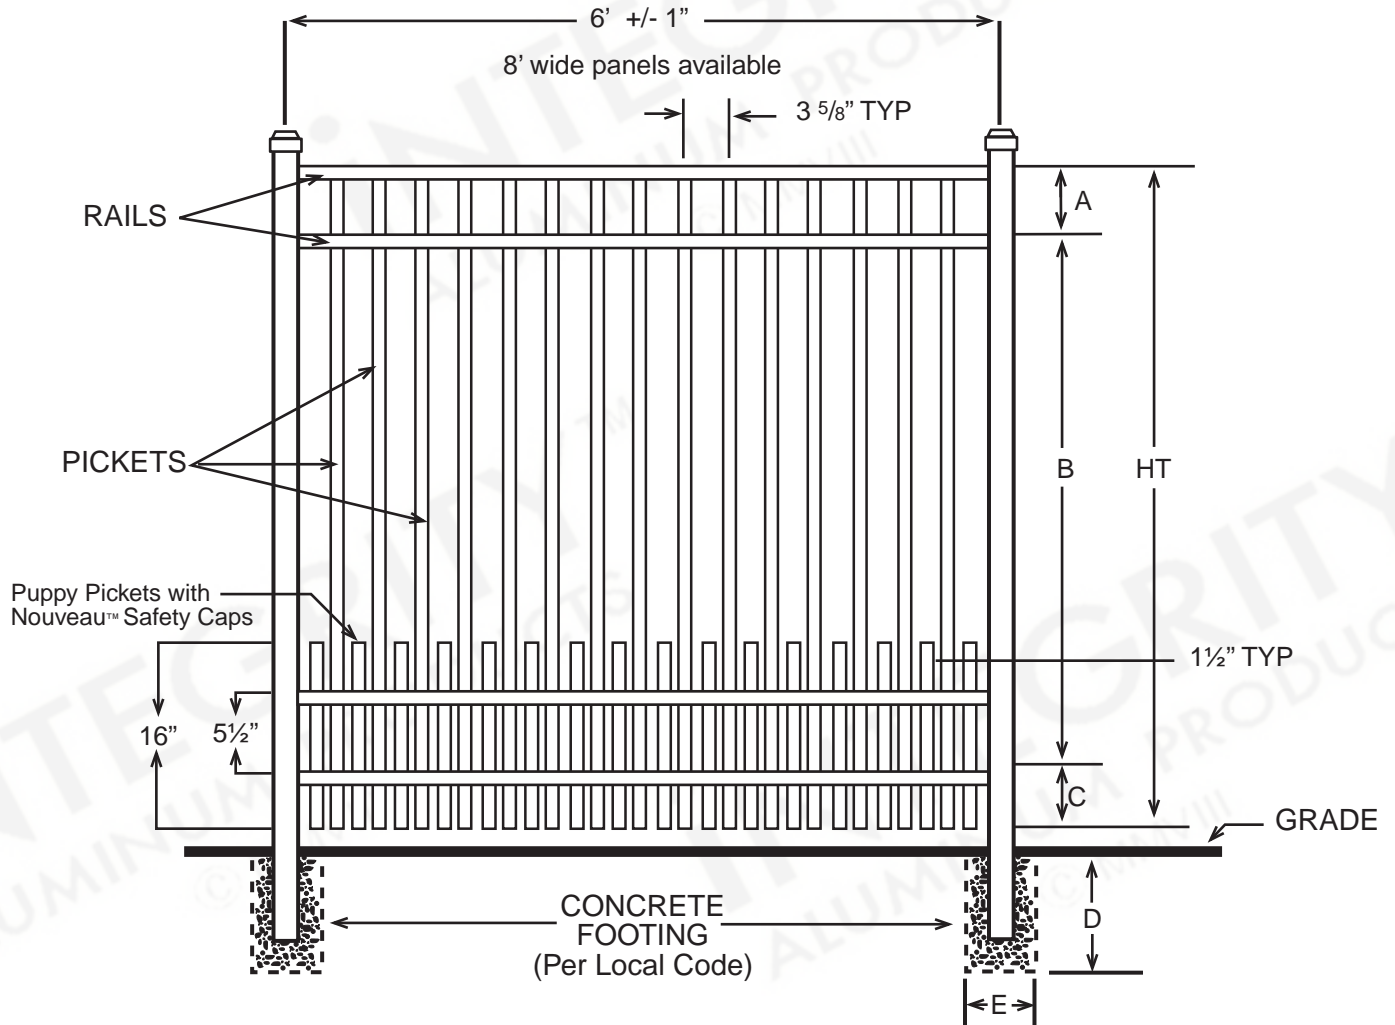

iNTEGRITY™
ALUMINUM PRODUCTS
800.762.8876

SAN MARINO™ PREMIER w/ PUPPY PICKETS

DIMENSIONS					
HT	A	B	C	D	E
3'	6"	24½"	5½"	Per Local Code	
3½'	6"	30½"	5½"	Per Local Code	
4'	6"	36½"	5½"	Per Local Code	
5'	6"	48½"	5½"	Per Local Code	
6'	6"	60½"	5½"	Per Local Code	
All Dimensions Are Nominal					

SPECIFICATIONS COMMERCIAL PREMIER	
Posts Available	2" x 2" x .080 Wall 2" x 2" x .125 Wall 2½" X 2½" X .100 Wall 3" x 3" x .125 Wall
Horizontal Rails Side Walls Top Walls	1⅜" x 1¼" .088" .065"
Pickets Picket Spacing	¾" x ¾" x .055 Wall 3⅝" and 1½"
Heights Available	3, 3½, 4, 5 & 6 Ft.
Widths Available	6 & 8 Ft.