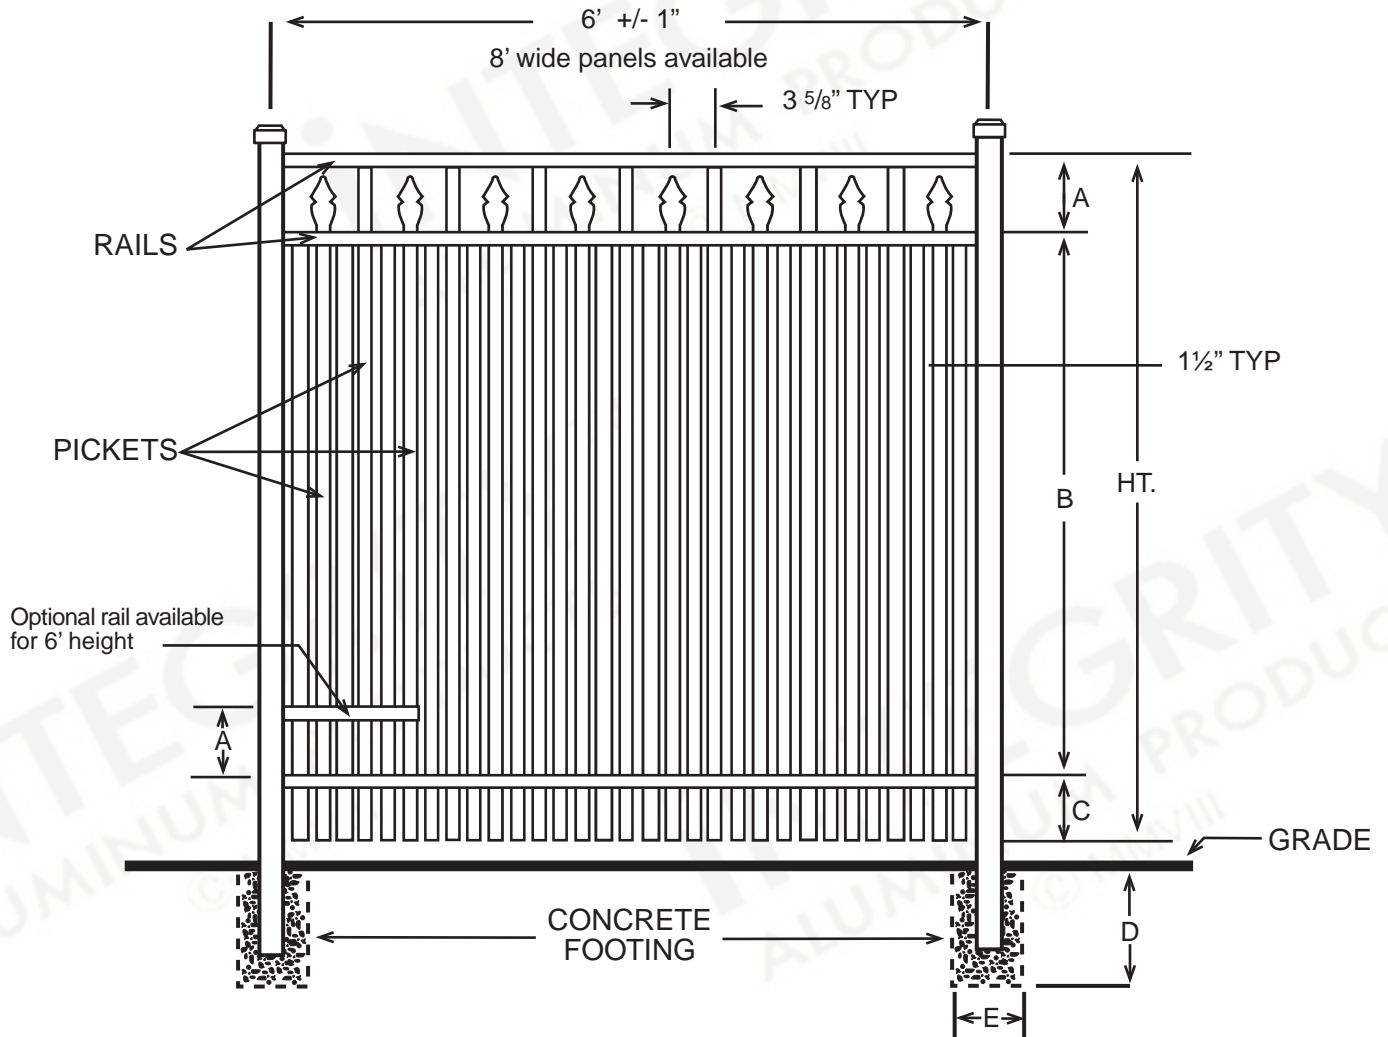

INTEGRITY™

ALUMINUM PRODUCTS

800.762.8876

SANIBEL™ PREMIER EXTREME

DIMENSIONS					
HT	A	B	C	D	E
3'	6"	24 1/2"	5 1/2"	Per Local Code	
3 1/2'	6"	30 1/2"	5 1/2"	Per Local Code	
4'	6"	36 1/2"	5 1/2"	Per Local Code	
5'	6"	48 1/2"	5 1/2"	Per Local Code	
6'	6"	60 1/2"	5 1/2"	Per Local Code	
All Dimensions Are Nominal					

SPECIFICATIONS COMMERCIAL PREMIER

Posts Available	2" x 2" x .080 Wall 2" x 2" x .125 Wall 2 1/2" X 2 1/2" X .100 Wall 3" x 3" x .125 Wall
Horizontal Rails Side Walls Top Walls	1 3/8" x 1 1/4" .088" .065"
Pickets Picket Spacing	3/4" x 3/4" x .055 Wall 1 1/2"
Heights Available	3, 3 1/2, 4, 5 & 6 Ft.
Widths Available	6 & 8 Ft.