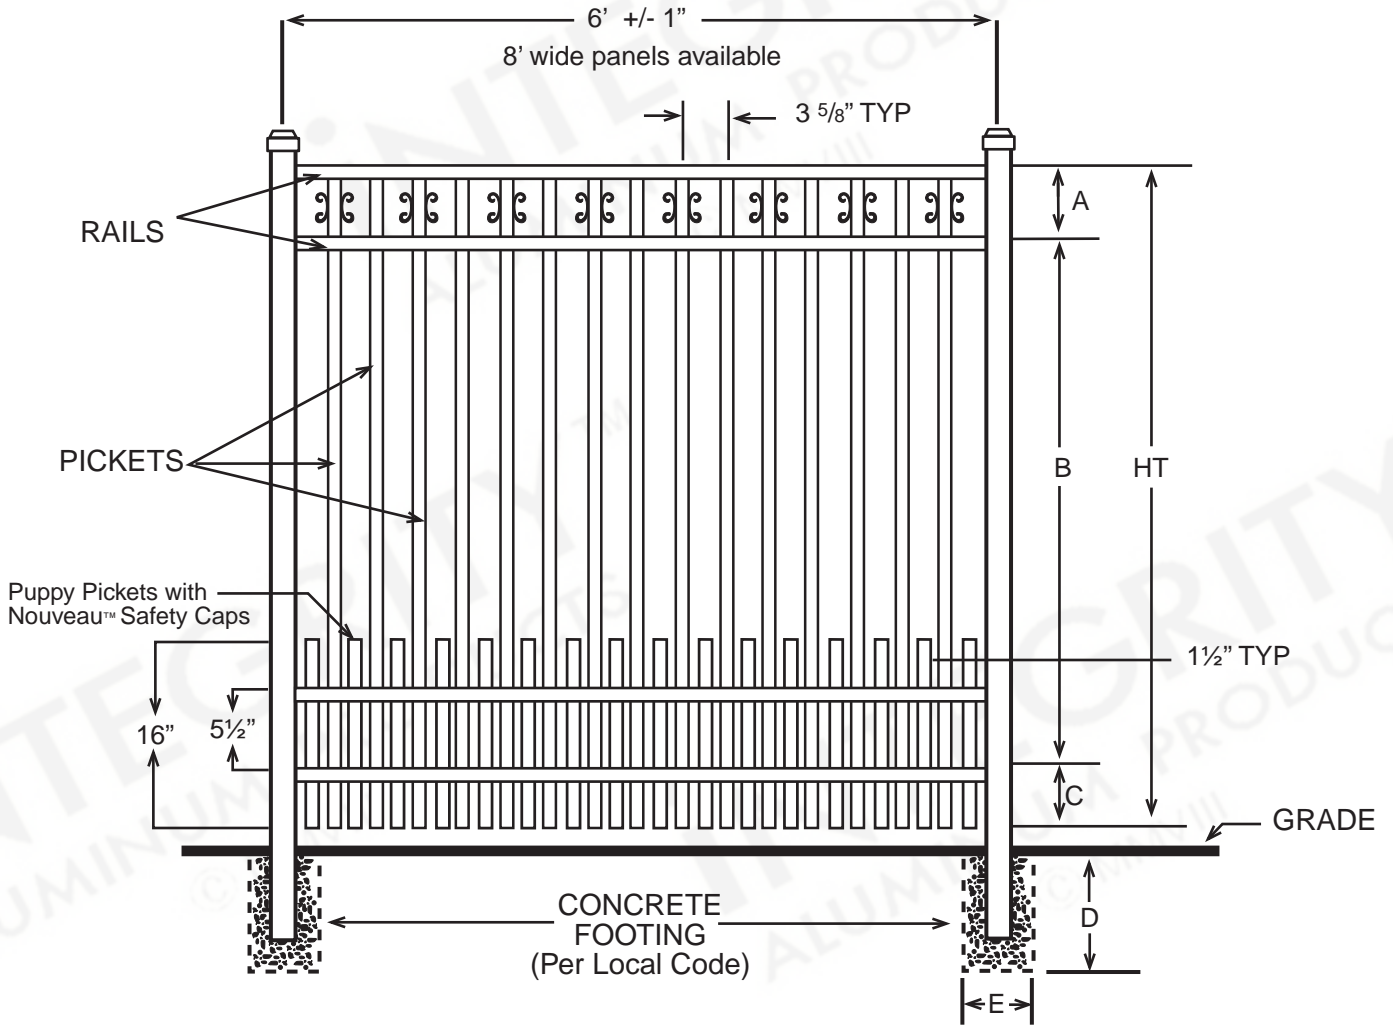

iNTEGRITY™
ALUMINUM PRODUCTS
800.762.8876

CAMARILLO LIGHT™ PREMIER w/ PUPPY PICKETS

DIMENSIONS					
HT	A	B	C	D	E
3'	6"	24½"	5½"	Per Local Code	
3½'	6"	30½"	5½"	Per Local Code	
4'	6"	36½"	5½"	Per Local Code	
5'	6"	48½"	5½"	Per Local Code	
6'	6"	60½"	5½"	Per Local Code	
All Dimensions Are Nominal					

SPECIFICATIONS COMMERCIAL PREMIER	
Posts Available	2" x 2" x .080 Wall 2" x 2" x .125 Wall 2½" X 2½" X .100 Wall 3" x 3" x .125 Wall
Horizontal Rails Side Walls Top Walls	1⅜" x 1¼" .088" .065"
Pickets Picket Spacing	¾" x ¾" x .055 Wall 3⅝" and 1½"
Heights Available	3, 3½, 4, 5 & 6 Ft.
Widths Available	6 & 8 Ft.