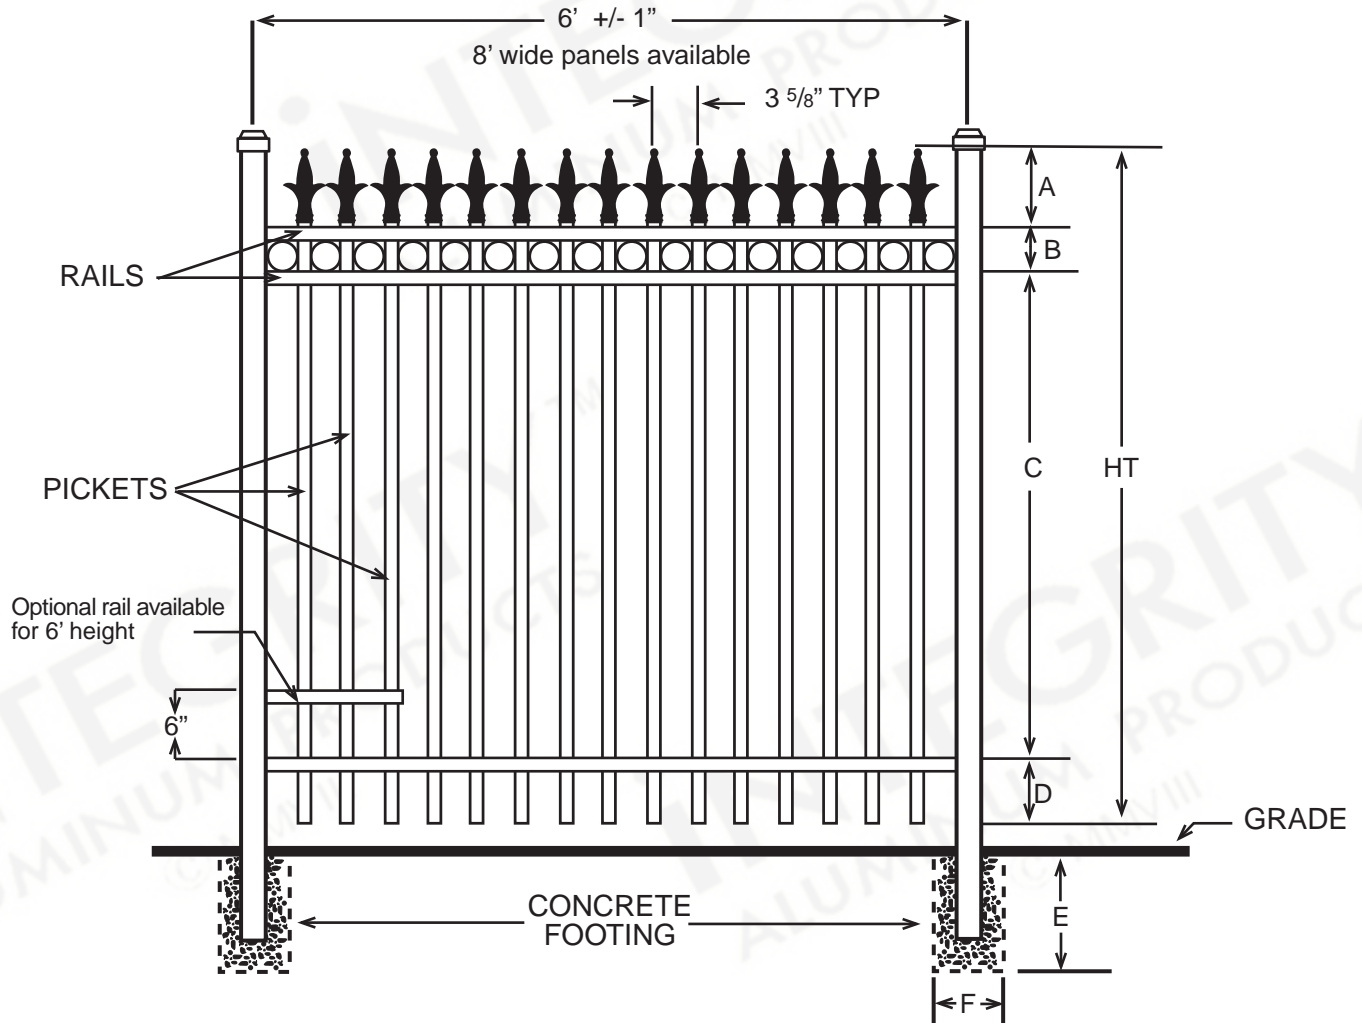

iNTEGRITY™
ALUMINUM PRODUCTS
800.762.8876

PROVIDENCE™
PREMIER

DIMENSIONS						
HT	A	B	C	D	E	F
3'	4½"	4½"	21½"	5½"	Per Local Code	
3½'	4½"	4½"	27½"	5½"	Per Local Code	
4'	4½"	4½"	33½"	5½"	Per Local Code	
5'	4½"	4½"	45½"	5½"	Per Local Code	
6'	4½"	4½"	57½"	5½"	Per Local Code	
All Dimensions Are Nominal						

SPECIFICATIONS COMMERCIAL PREMIER	
Posts Available	2" x 2" x .080 Wall 2" x 2" x .125 Wall 2½" X 2½" X .100 Wall 3" x 3" x .125 Wall
Horizontal Rails Side Walls Top Walls	1⅜" x 1¼" .088" .065"
Pickets Picket Spacing	¾" x ¾" x .055 Wall 3⅝"
Heights Available	3, 3½, 4, 5 & 6 Ft.
Widths Available	6 & 8 Ft.