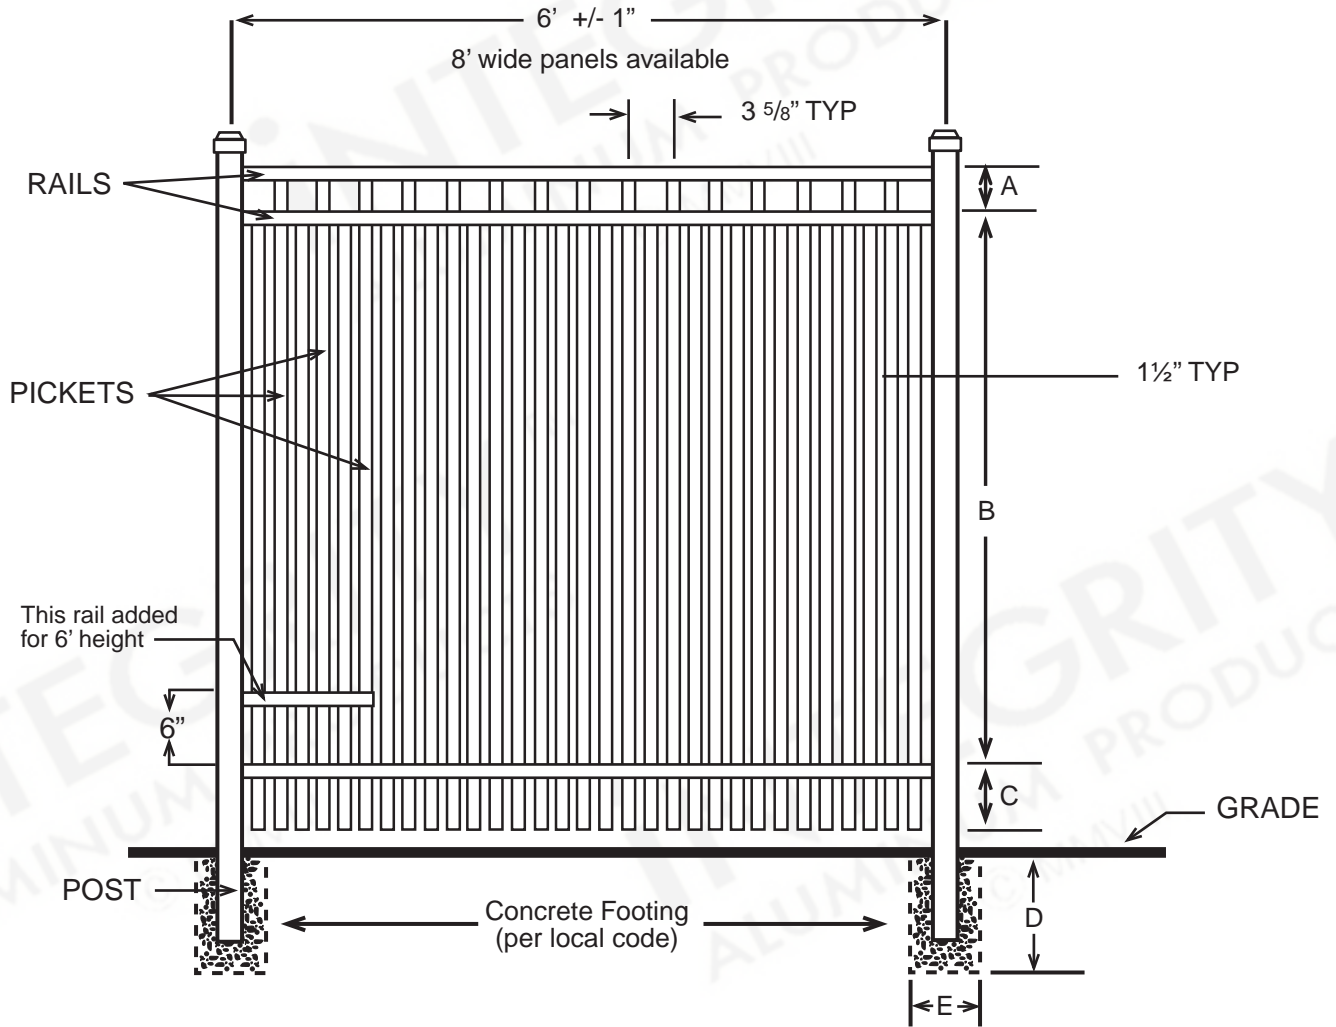

INTEGRITY™

ALUMINUM PRODUCTS

800.762.8876

BOCA GRANDE™ PREMIER EXTREME

DIMENSIONS					
HT	A	B	C	D	E
3'	2"	28 1/2"	5 1/2"	Per Local Code	
3 1/2'	2"	34 1/2"	5 1/2"	Per Local Code	
4'	2"	40 1/2"	5 1/2"	Per Local Code	
5'	2"	52"	5 1/2"	Per Local Code	
6'	2"	64"	5 1/2"	Per Local Code	
All Dimensions Are Nominal					

SPECIFICATIONS COMMERCIAL PREMIER

Posts Available	2" x 2" x .080 Wall 2" x 2" x .125 Wall 2 1/2" X 2 1/2" X .100 Wall 3" x 3" x .125 Wall
Horizontal Rails Side Walls Top Walls	1 3/8" x 1 1/4" .088" .065"
Pickets Picket Spacing	3/4" x 3/4" x .055 Wall 1 1/2"
Heights Available	3, 3 1/2, 4, 5 & 6 Ft.
Widths Available	6 & 8 Ft.