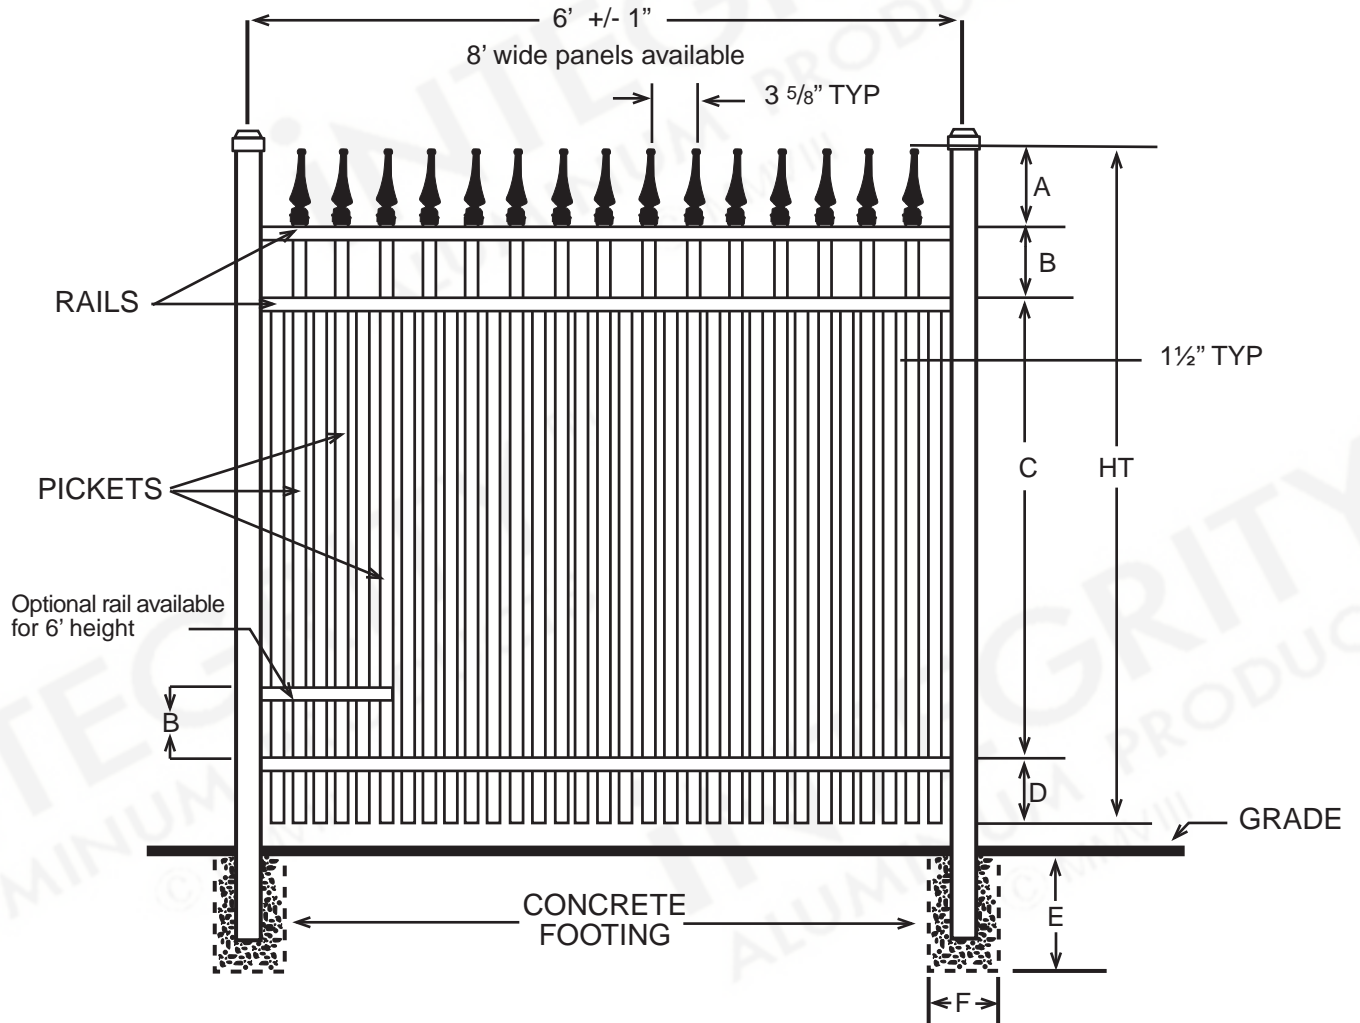

INTEGRITY™

ALUMINUM PRODUCTS

800.762.8876

MISSION POINT™ PREMIER EXTREME

DIMENSIONS						
HT	A	B	C	D	E	F
3'	4½"	6"	20"	5½"	Per Local Code	
3½'	4½"	6"	26"	5½"	Per Local Code	
4'	4½"	6"	32"	5½"	Per Local Code	
5'	4½"	6"	44"	5½"	Per Local Code	
6'	4½"	6"	56"	5½"	Per Local Code	
All Dimensions Are Nominal						

SPECIFICATIONS COMMERCIAL PREMIER	
Posts Available	2" x 2" x .080 Wall 2" x 2" x .125 Wall 2½" X 2½" X .100 Wall 3" x 3" x .125 Wall
Horizontal Rails Side Walls Top Walls	1⅜" x 1¼" .088" .065"
Pickets Picket Spacing	¾" x ¾" x .055 Wall 1½"
Heights Available	3, 3½, 4, 5 & 6 Ft.
Widths Available	6 & 8 Ft.