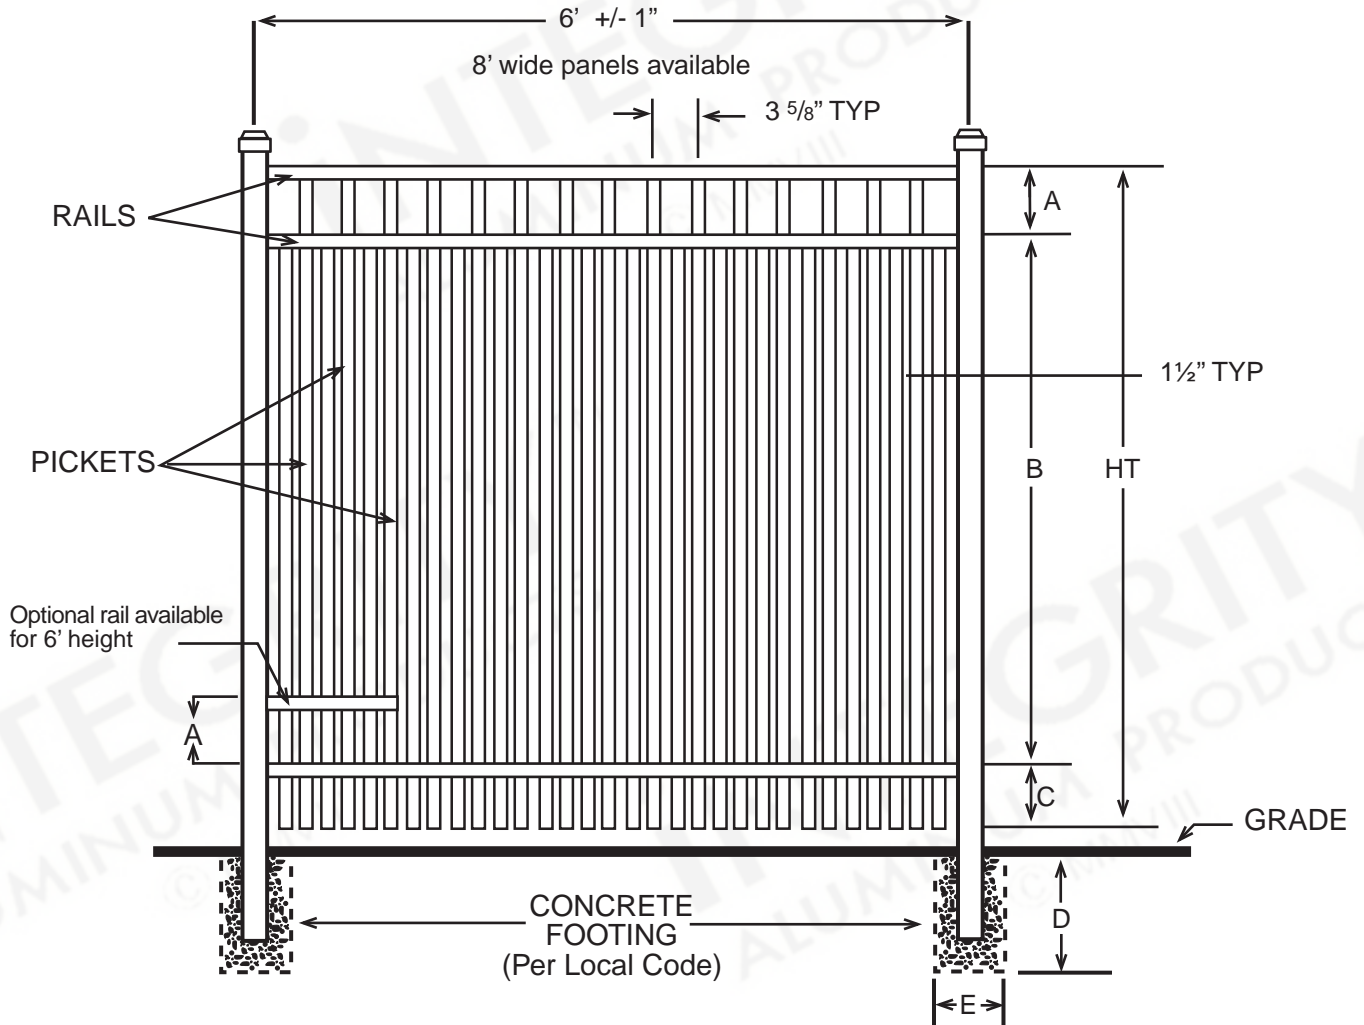

iNTEGRITY™
ALUMINUM PRODUCTS
800.762.8876

SAN MARINO™ PREMIER EXTREME

DIMENSIONS					
HT	A	B	C	D	E
3'	6"	24½"	5½"	Per Local Code	
3½'	6"	30½"	5½"	Per Local Code	
4'	6"	36½"	5½"	Per Local Code	
5'	6"	48½"	5½"	Per Local Code	
6'	6"	60½"	5½"	Per Local Code	
All Dimensions Are Nominal					

SPECIFICATIONS COMMERCIAL PREMIER	
Posts Available	2" x 2" x .080 Wall 2" x 2" x .125 Wall 2½" X 2½" X .100 Wall 3" x 3" x .125 Wall
Horizontal Rails Side Walls Top Walls	1⅜" x 1¼" .088" .065"
Pickets Picket Spacing	¾" x ¾" x .055 Wall 1½"
Heights Available	3, 3½, 4, 5 & 6 Ft.
Widths Available	6 & 8 Ft.