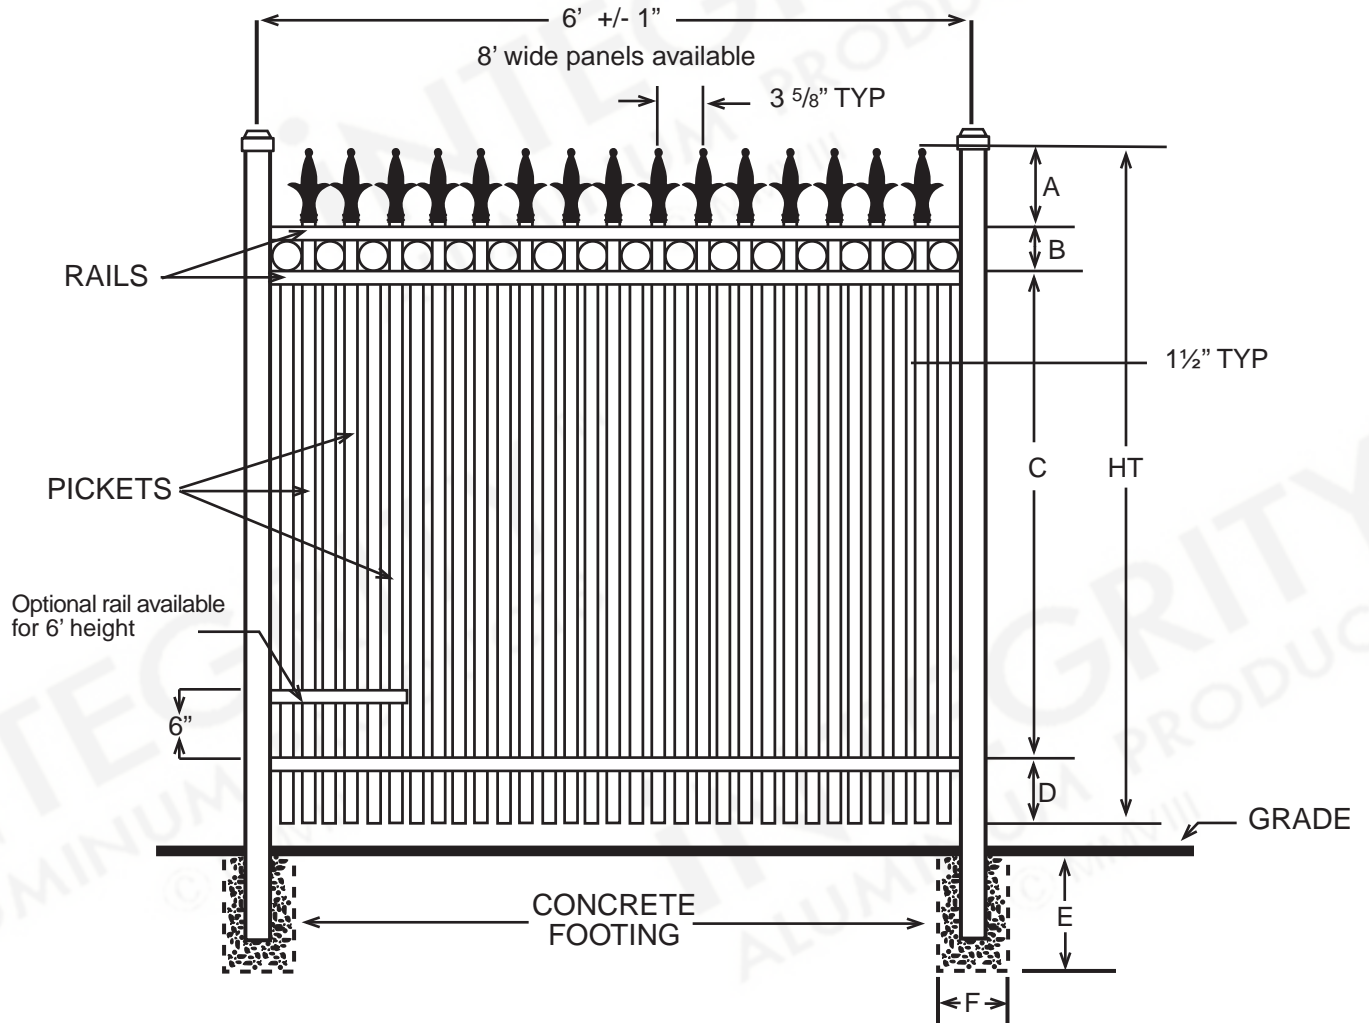

iNTEGRITY™
ALUMINUM PRODUCTS
800.762.8876

PROVIDENCE™
PREMIER EXTREME

DIMENSIONS						
HT	A	B	C	D	E	F
3'	4 1/2"	4 1/2"	21 1/2"	5 1/2"	Per Local Code	
3 1/2'	4 1/2"	4 1/2"	27 1/2"	5 1/2"	Per Local Code	
4'	4 1/2"	4 1/2"	33 1/2"	5 1/2"	Per Local Code	
5'	4 1/2"	4 1/2"	45 1/2"	5 1/2"	Per Local Code	
6'	4 1/2"	4 1/2"	57 1/2"	5 1/2"	Per Local Code	
All Dimensions Are Nominal						

SPECIFICATIONS COMMERCIAL PREMIER	
Posts Available	2" x 2" x .080 Wall 2" x 2" x .125 Wall 2 1/2" X 2 1/2" X .100 Wall 3" x 3" x .125 Wall
Horizontal Rails Side Walls Top Walls	1 3/8" x 1 1/4" .088" .065"
Pickets Picket Spacing	3/4" x 3/4" x .055 Wall 1 1/2"
Heights Available	3, 3 1/2, 4, 5 & 6 Ft.
Widths Available	6 & 8 Ft.