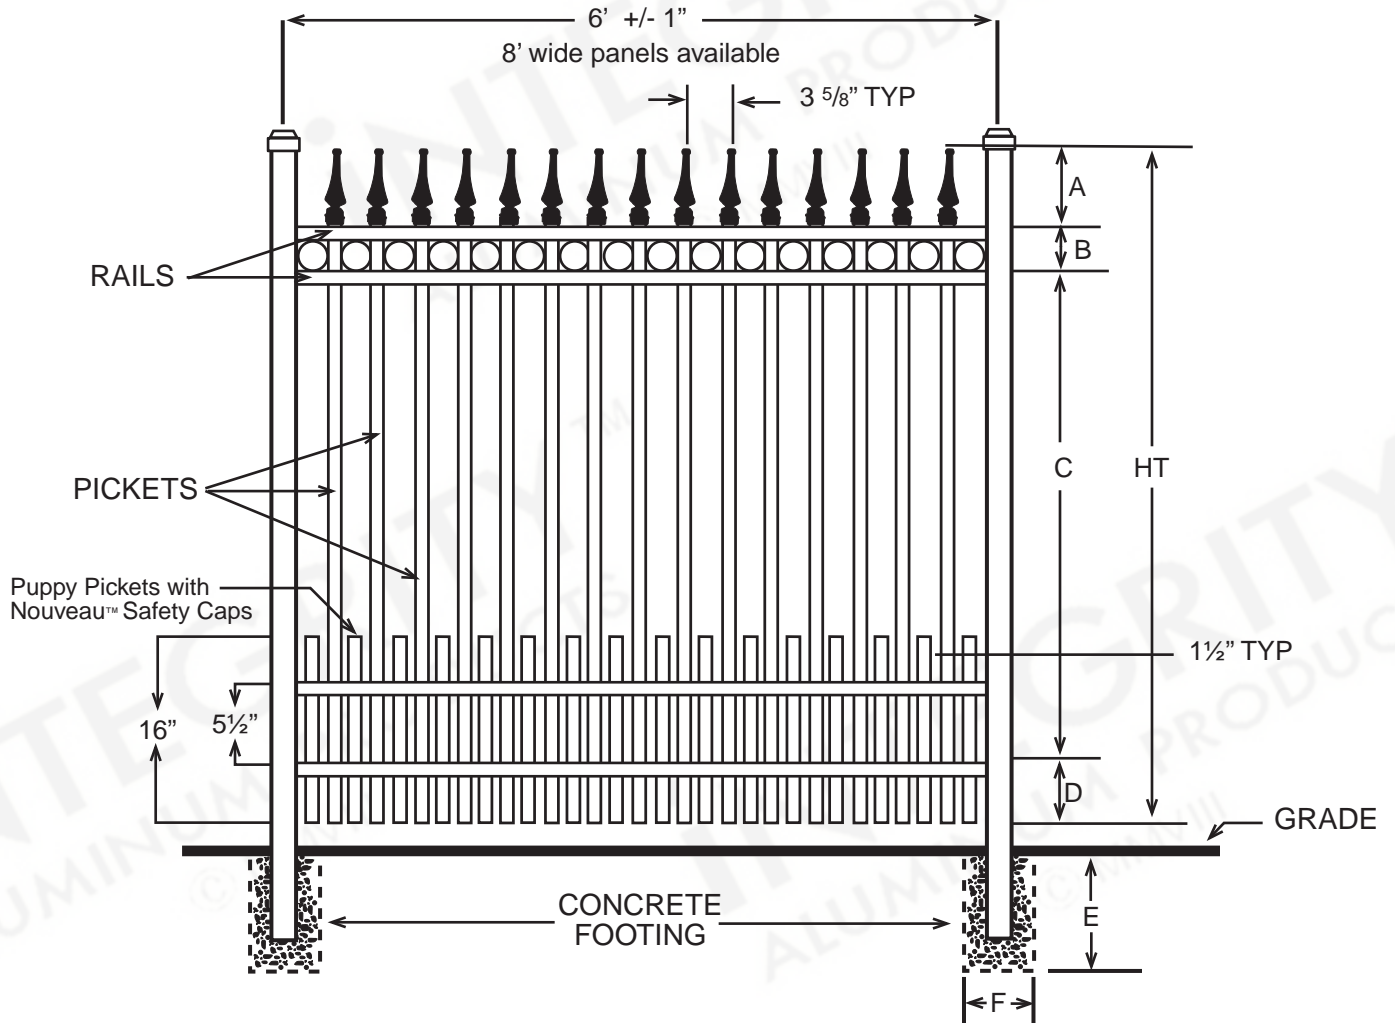

INTEGRITY™

ALUMINUM PRODUCTS

800.762.8876

CAMELOT™ PREMIER w/ PUPPY PICKETS

DIMENSIONS						
HT	A	B	C	D	E	F
3'	4½"	4½"	21½"	5½"	Per Local Code	
3½'	4½"	4½"	27½"	5½"	Per Local Code	
4'	4½"	4½"	33½"	5½"	Per Local Code	
5'	4½"	4½"	45½"	5½"	Per Local Code	
6'	4½"	4½"	57½"	5½"	Per Local Code	
All Dimensions Are Nominal						

SPECIFICATIONS COMMERCIAL PREMIER	
Posts Available	2" x 2" x .080 Wall 2" x 2" x .125 Wall 2½" X 2½" X .100 Wall 3" x 3" x .125 Wall
Horizontal Rails Side Walls Top Walls	1⅜" x 1¼" .088" .065"
Pickets Picket Spacing	¾" x ¾" x .055 Wall 3⅝" and 1½"
Heights Available	3, 3½, 4, 5 & 6 Ft.
Widths Available	6 & 8 Ft.