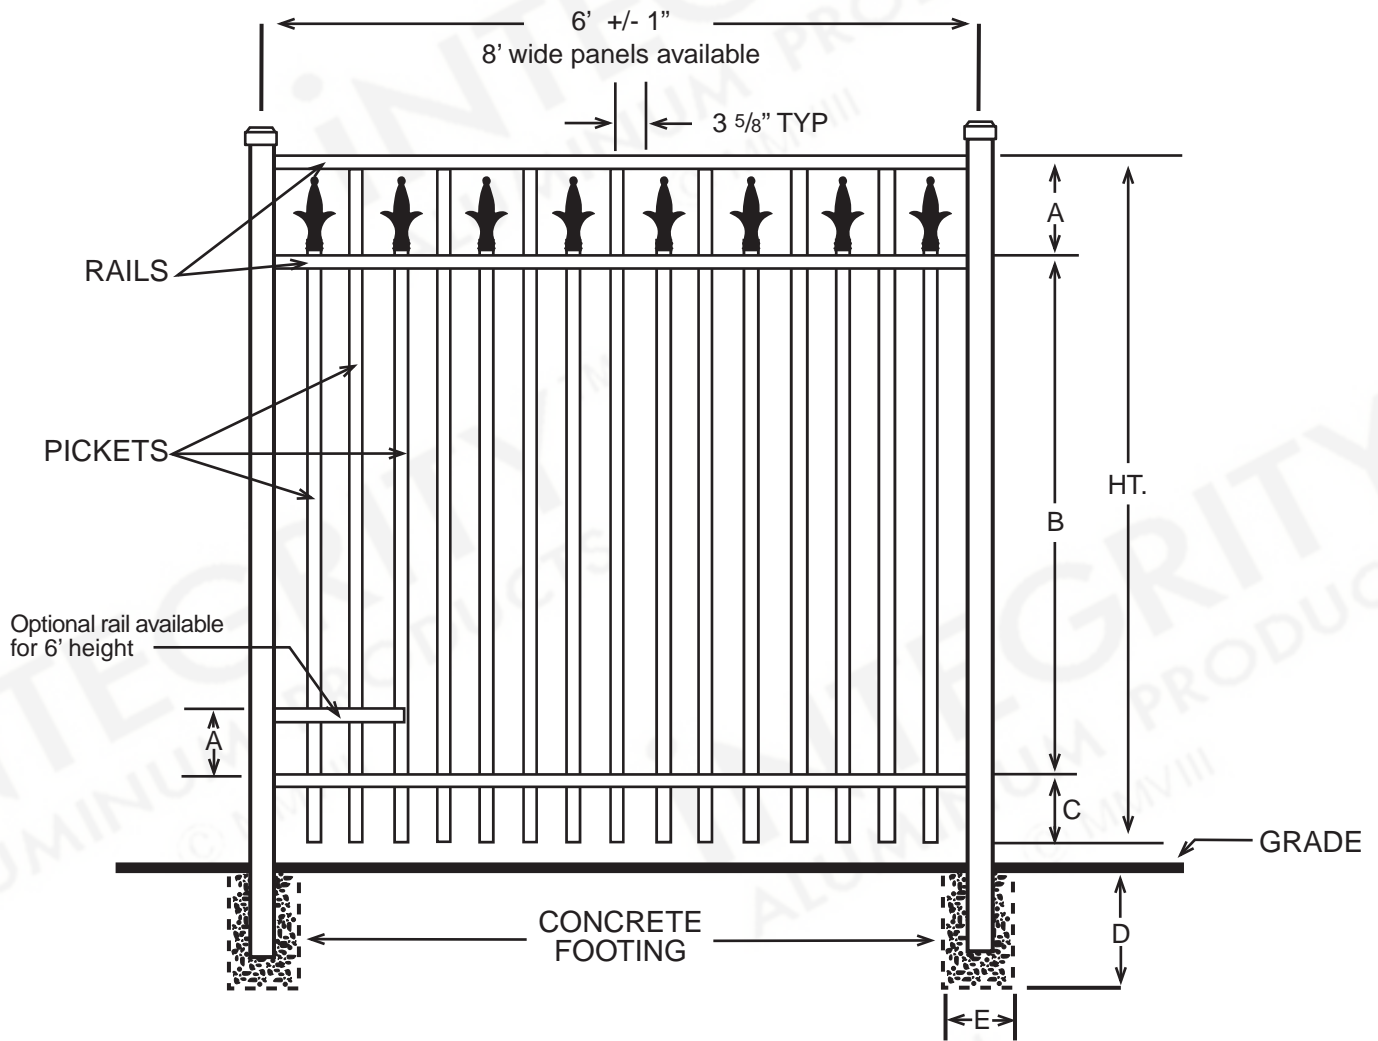

iNTEGRITY™
ALUMINUM PRODUCTS
800.762.8876

NEW ORLEANS™ PREMIER

DIMENSIONS					
HT	A	B	C	D	E
3'	6"	24½"	5½"	Per Local Code	
3½'	6"	30½"	5½"	Per Local Code	
4'	6"	36½"	5½"	Per Local Code	
5'	6"	48½"	5½"	Per Local Code	
6'	6"	60½"	5½"	Per Local Code	
All Dimensions Are Nominal					

SPECIFICATIONS COMMERCIAL PREMIER	
Posts Available	2" x 2" x .080 Wall 2" x 2" x .125 Wall 2½" X 2½" X .100 Wall 3" x 3" x .125 Wall
Horizontal Rails Side Walls Top Walls	1⅜" x 1¼" .088" .065"
Pickets Picket Spacing	¾" x ¾" x .055 Wall 3⅝"
Heights Available	3, 3½, 4, 5 & 6 Ft.
Widths Available	6 & 8 Ft.