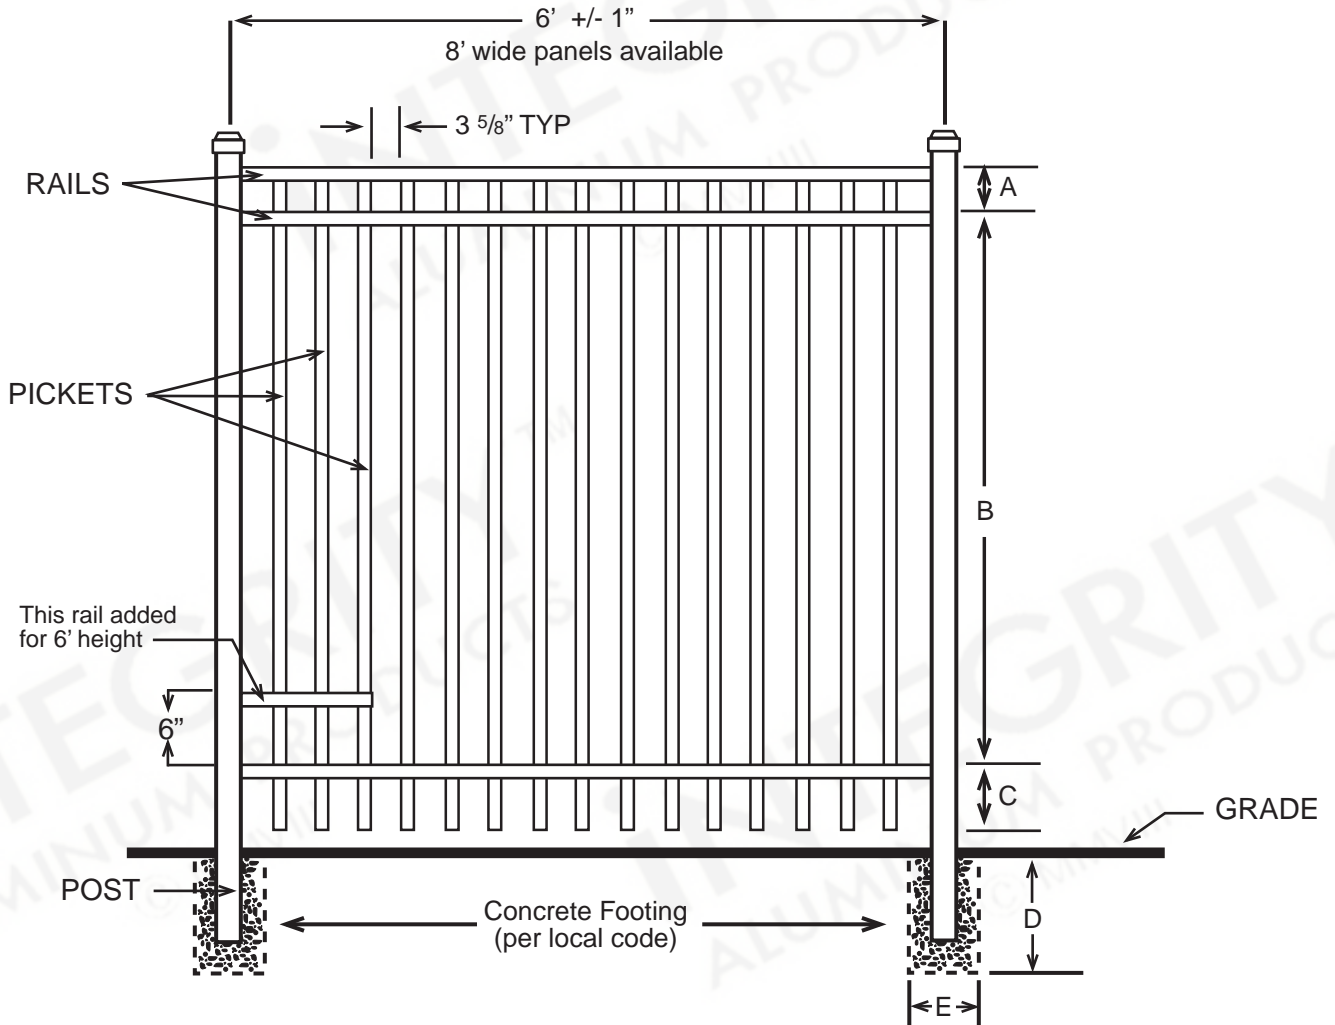

INTEGRITY™

ALUMINUM PRODUCTS

800.762.8876

BOCA GRANDE™ PREMIER

DIMENSIONS					
HT	A	B	C	D	E
3'	2"	28½"	5½"	Per Local Code	
3½'	2"	34½"	5½"	Per Local Code	
4'	2"	40½"	5½"	Per Local Code	
5'	2"	52"	5½"	Per Local Code	
6'	2"	64"	5½"	Per Local Code	
All Dimensions Are Nominal					

SPECIFICATIONS COMMERCIAL PREMIER	
Posts Available	2" x 2" x .080 Wall 2" x 2" x .125 Wall 2½" X 2½" X .100 Wall 3" x 3" x .125 Wall
Horizontal Rails Side Walls Top Walls	1⅜" x 1¼" .088" .065"
Pickets Picket Spacing	¾" x ¾" x .055 Wall 3⅝"
Heights Available	3, 3½, 4, 5 & 6 Ft.
Widths Available	6 & 8 Ft.