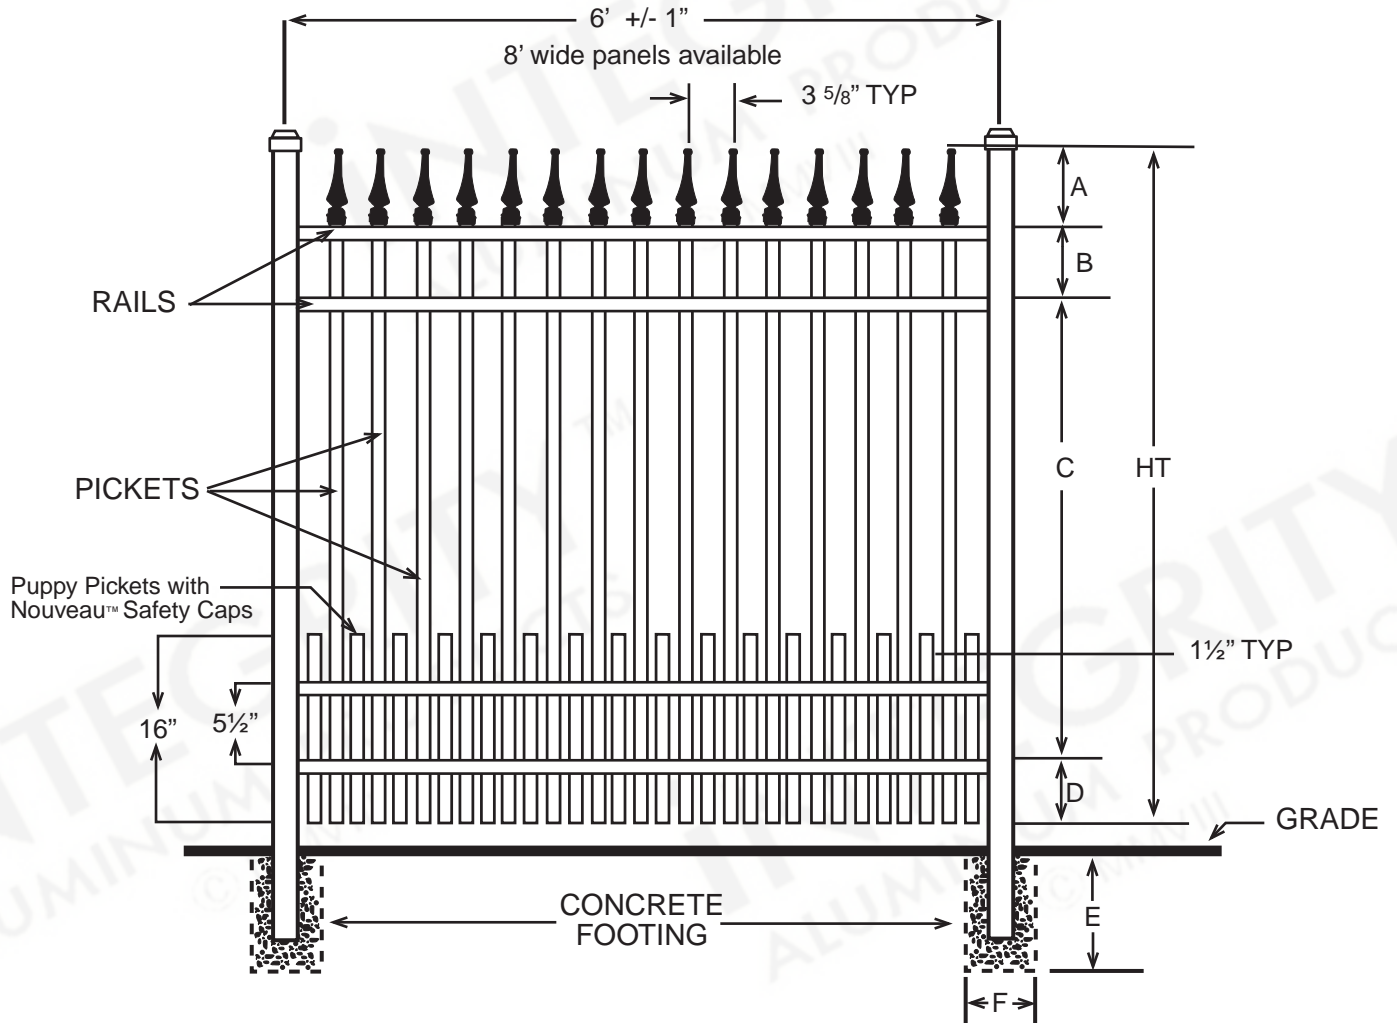

INTEGRITY™

ALUMINUM PRODUCTS

800.762.8876

MISSION POINT™ PREMIER w/ PUPPY PICKETS

DIMENSIONS						
HT	A	B	C	D	E	F
3'	4½"	6"	20"	5½"	Per Local Code	
3½'	4½"	6"	26"	5½"	Per Local Code	
4'	4½"	6"	32"	5½"	Per Local Code	
5'	4½"	6"	44"	5½"	Per Local Code	
6'	4½"	6"	56"	5½"	Per Local Code	
All Dimensions Are Nominal						

SPECIFICATIONS COMMERCIAL PREMIER	
Posts Available	2" x 2" x .080 Wall 2" x 2" x .125 Wall 2½" X 2½" X .100 Wall 3" x 3" x .125 Wall
Horizontal Rails Side Walls Top Walls	1⅜" x 1¼" .088" .065"
Pickets Picket Spacing	¾" x ¾" x .055 Wall 3⅝" and 1½"
Heights Available	3, 3½, 4, 5 & 6 Ft.
Widths Available	6 & 8 Ft.