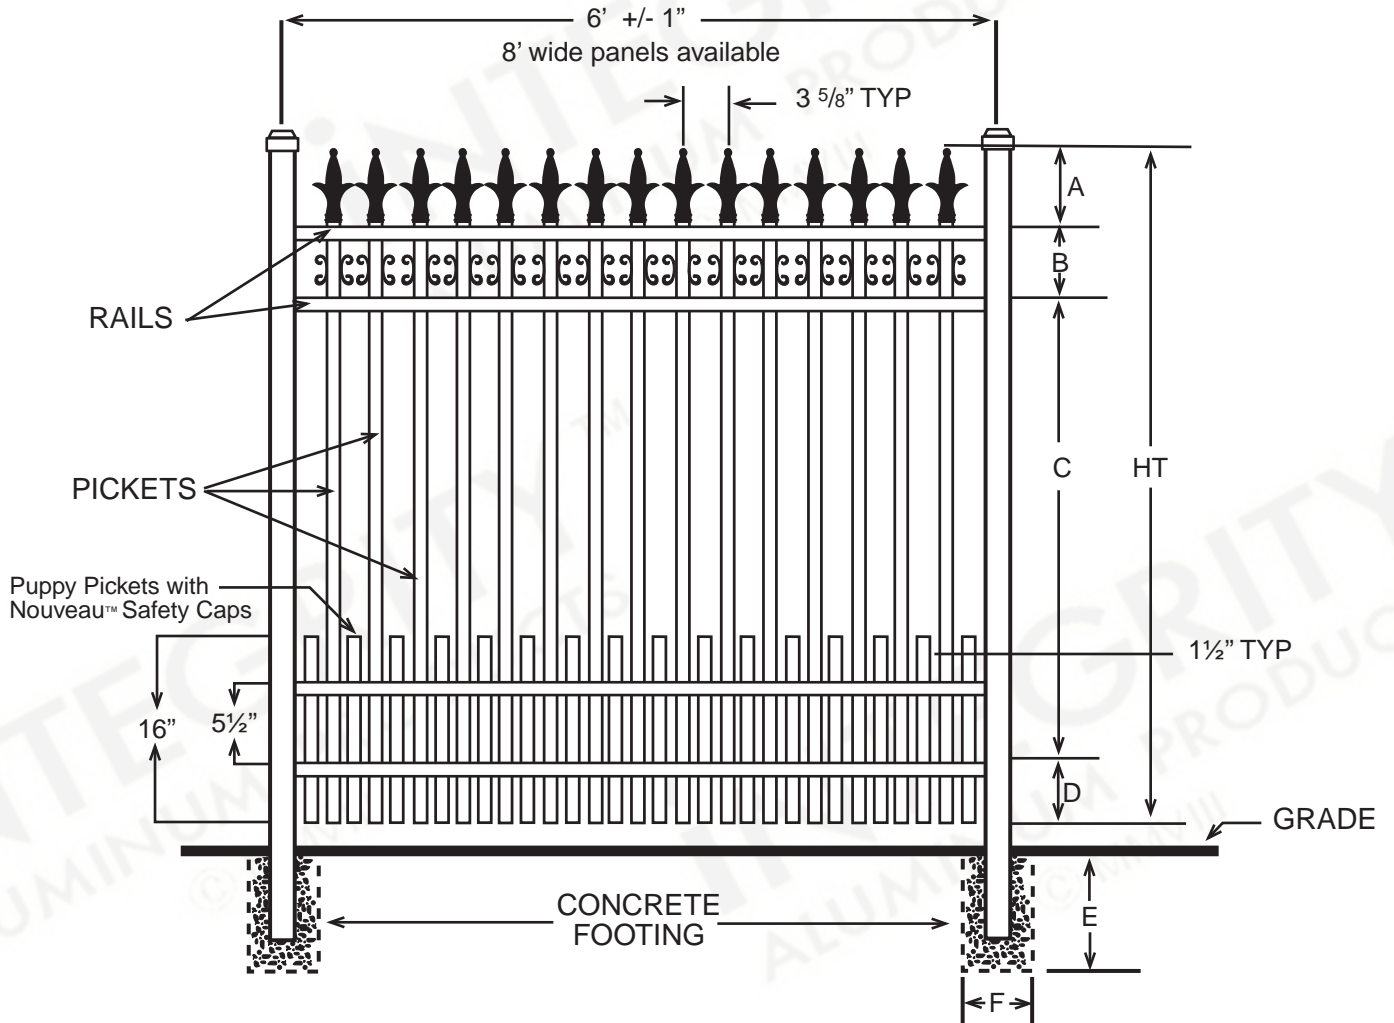

INTEGRITY™

ALUMINUM PRODUCTS

800.762.8876

VALENCIA™ PREMIER w/ PUPPY PICKETS

DIMENSIONS						
HT	A	B	C	D	E	F
3'	4½"	6"	20"	5½"	Per Local Code	
3½'	4½"	6"	26"	5½"	Per Local Code	
4'	4½"	6"	32"	5½"	Per Local Code	
5'	4½"	6"	44"	5½"	Per Local Code	
6'	4½"	6"	56"	5½"	Per Local Code	
All Dimensions Are Nominal						

SPECIFICATIONS COMMERCIAL PREMIER	
Posts Available	2" x 2" x .080 Wall 2" x 2" x .125 Wall 2½" X 2½" X .100 Wall 3" x 3" x .125 Wall
Horizontal Rails Side Walls Top Walls	1⅜" x 1¼" .088" .065"
Pickets Picket Spacing	¾" x ¾" x .055 Wall 3⅝" and 1½"
Heights Available	3, 3½, 4, 5 & 6 Ft.
Widths Available	6 & 8 Ft.