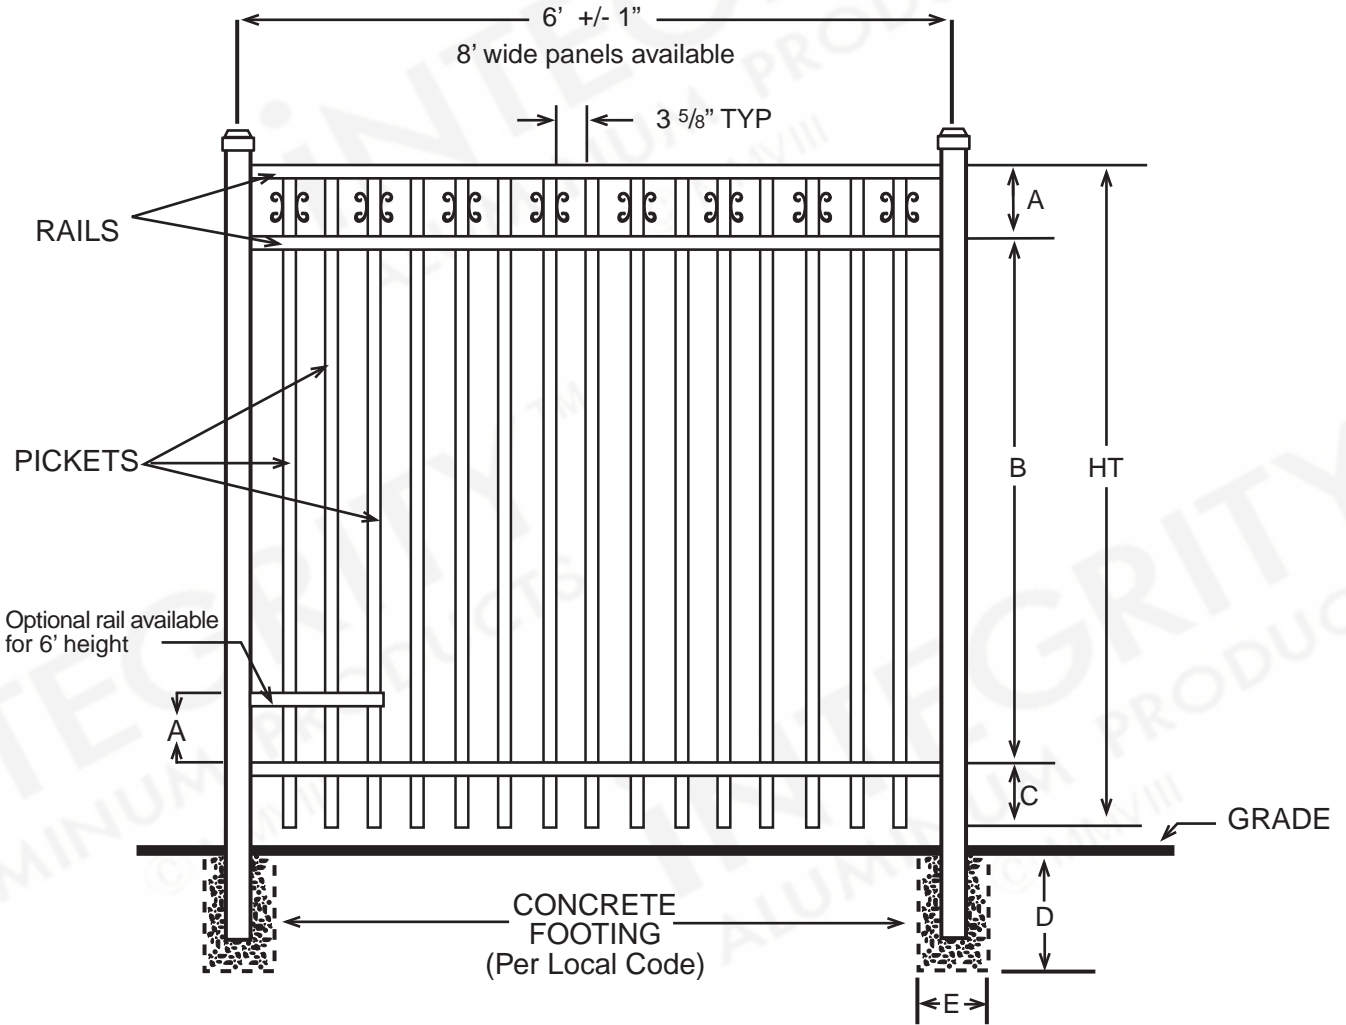

iNTEGRITY™
ALUMINUM PRODUCTS
800.762.8876

CAMARILLO LIGHT™ PREMIER

DIMENSIONS					
HT	A	B	C	D	E
3'	6"	24½"	5½"	Per Local Code	
3½'	6"	30½"	5½"	Per Local Code	
4'	6"	36½"	5½"	Per Local Code	
5'	6"	48½"	5½"	Per Local Code	
6'	6"	60½"	5½"	Per Local Code	
All Dimensions Are Nominal					

SPECIFICATIONS COMMERCIAL PREMIER	
Posts Available	2" x 2" x .080 Wall 2" x 2" x .125 Wall 2½" X 2½" X .100 Wall 3" x 3" x .125 Wall
Horizontal Rails Side Walls Top Walls	1⅜" x 1¼" .088" .065"
Pickets Picket Spacing	¾" x ¾" x .055 Wall 3⅝"
Heights Available	3, 3½, 4, 5 & 6 Ft.
Widths Available	6 & 8 Ft.