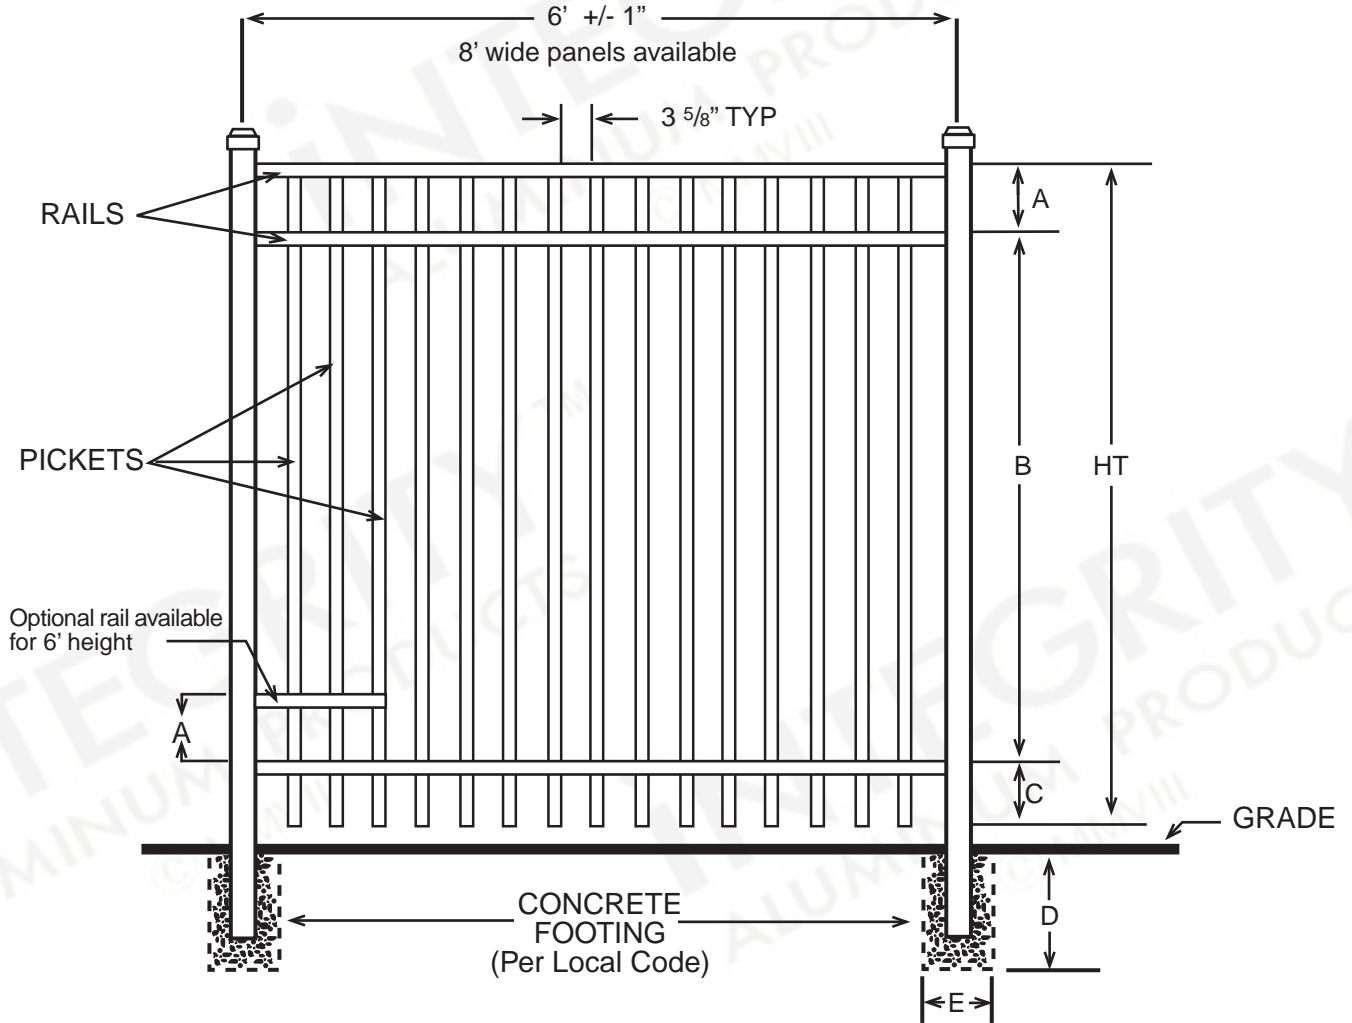

iNTEGRITY™
ALUMINUM PRODUCTS
800.762.8876

SAN MARINO™
PREMIER

DIMENSIONS					
HT	A	B	C	D	E
3'	6"	24½"	5½"	Per Local Code	
3½'	6"	30½"	5½"	Per Local Code	
4'	6"	36½"	5½"	Per Local Code	
5'	6"	48½"	5½"	Per Local Code	
6'	6"	60½"	5½"	Per Local Code	
All Dimensions Are Nominal					

SPECIFICATIONS COMMERCIAL PREMIER	
Posts Available	2" x 2" x .080 Wall 2" x 2" x .125 Wall 2½" X 2½" X .100 Wall 3" x 3" x .125 Wall
Horizontal Rails Side Walls Top Walls	1⅜" x 1¼" .088" .065"
Pickets Picket Spacing	¾" x ¾" x .055 Wall 3⅝"
Heights Available	3, 3½, 4, 5 & 6 Ft.
Widths Available	6 & 8 Ft.